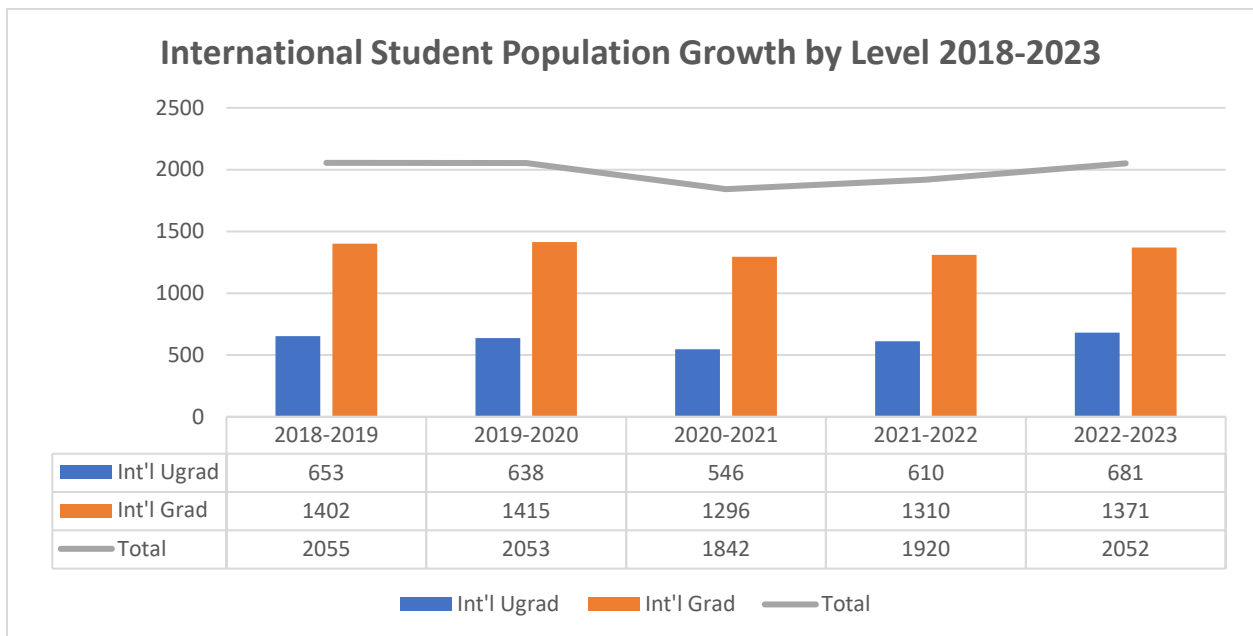

2022-2023 INTERNATIONAL STUDENTS SUMMARY PRINCETON UNIVERSITY

The definition of an international student includes anyone who is enrolled at Princeton University who is not a U.S. Citizen or U.S. Permanent Resident. It also includes students with F-1 and J-1 status who are non-degree students as well as students who have completed their studies and are in a period of post-graduate employment called Optional Practical Training (F-1 visa) and Academic Training (J-1 visa) still under Princeton’s visa sponsorship.

2022-2023 INTERNATIONAL STUDENTS SUMMARY PRINCETON UNIVERSITY

International Students comprise 23% of the total student enrollment and 42% of the total graduate student population and 12% of the total undergraduate population.