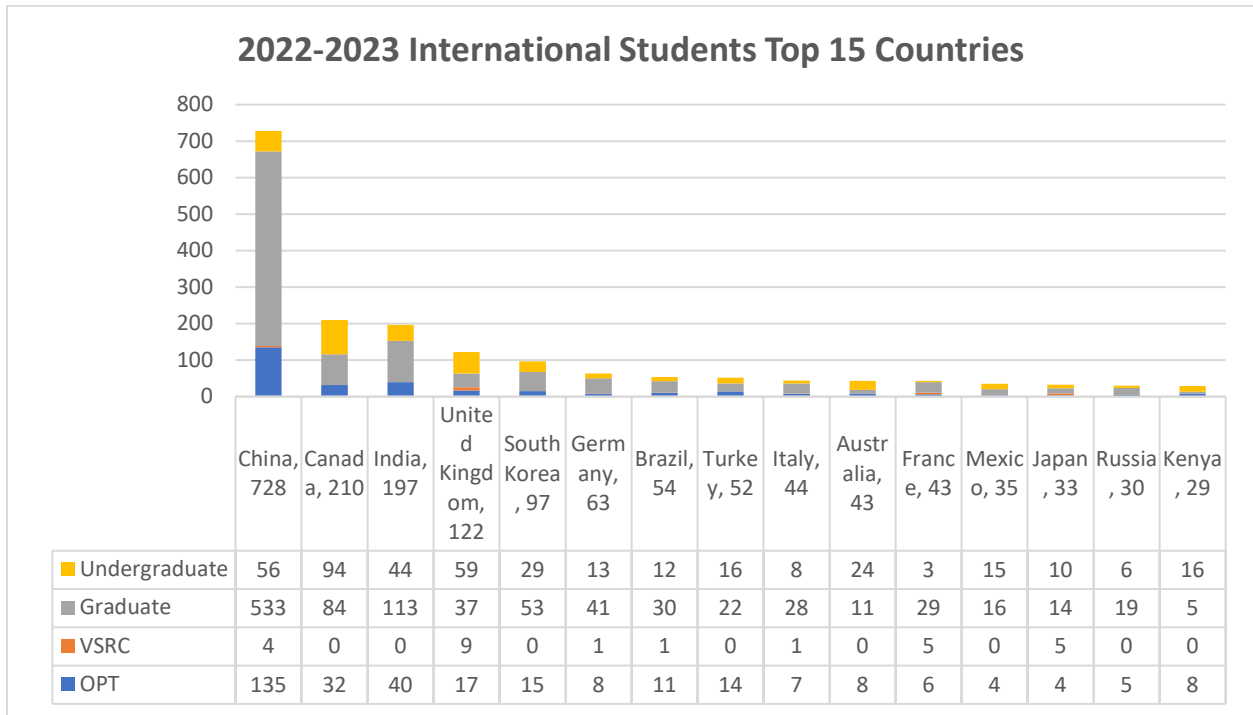

2022-2023 International Students by Academic Level

OPT – Optional Practical Training Employment related to major concentration after completion of studies still on Princeton University F-1 visa type.

VSRC – (Visiting Student Research Collaborator) A program for an advanced degree candidate from another institution who comes to work for a limited timeframe with a specific faculty member on a collaboration or mutual research project.