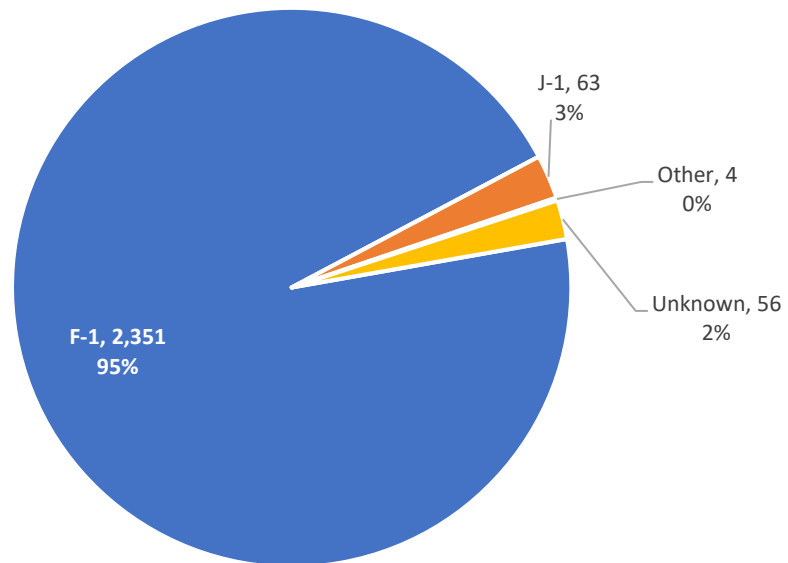

2022-2023 INTERNATIONAL STUDENTS SUMMARY PRINCETON UNIVERSITY

The definition of an international student includes anyone who is enrolled at Princeton University who is not a U.S. Citizen or U.S. Permanent Resident. It also includes students with F-1 and J-1 status who are non-degree students as well as students who have completed their studies and are in a period of post-graduate employment called Optional Practical Training (F-1 visa) and Academic Training (J-1 visa) still under Princeton’s visa sponsorship.

2022-2023 INTERNATIONAL STUDENTS SUMMARY PRINCETON UNIVERSITY

International Students comprise 23% of the total student enrollment and 42% of the total graduate student population and 12% of the total undergraduate population.

OPT – Optional Practical Training Employment related to major concentration after completion of studies still on Princeton University F-1 visa type.

VSRC – (Visiting Student Research Collaborator) A program for an advanced degree candidate from another institution who comes to work for a limited timeframe with a specific faculty member on a collaboration or mutual research project.

2022-2023 INTERNATIONAL STUDENTS SUMMARY PRINCETON UNIVERSITY

2022-2023 International Students by Academic Level

2022-2023 Total International Students by Visa Type

2022-2023 INTERNATIONAL STUDENTS SUMMARY PRINCETON UNIVERSITY