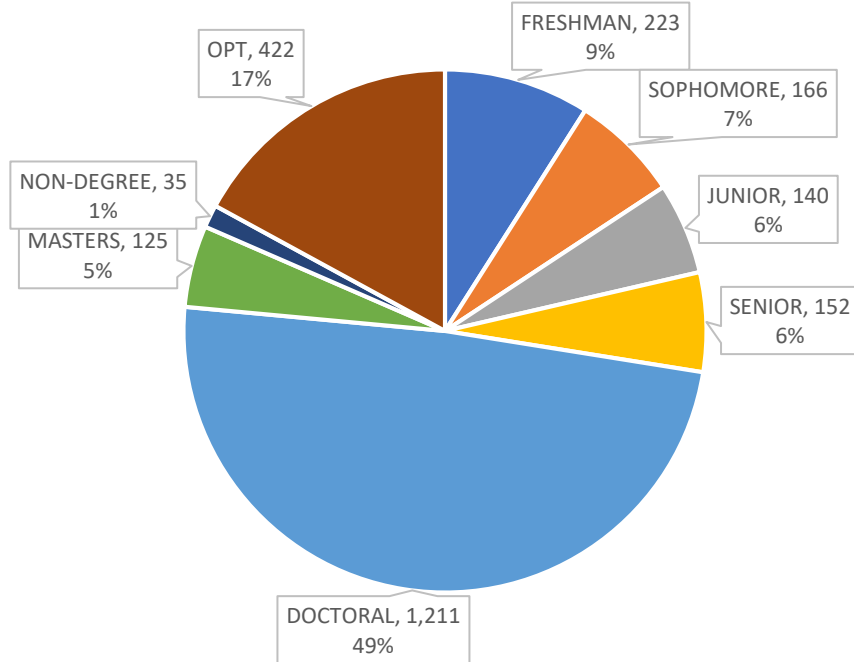

2022-2023 Total International Students by Visa Type

2022-2023 INTERNATIONAL STUDENTS SUMMARY PRINCETON UNIVERSITY

2022-2023 International Students by Academic Level