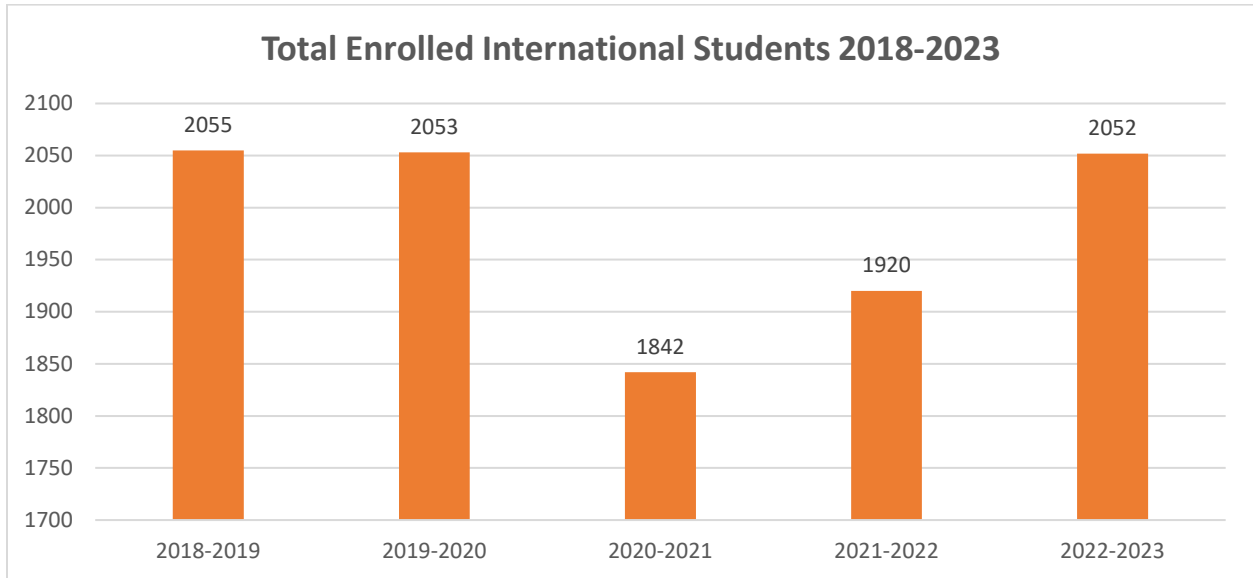

2022-2023 INTERNATIONAL STUDENTS SUMMARY PRINCETON UNIVERSITY

The definition of an international student includes anyone who is enrolled at Princeton University who is not a U.S. Citizen or U.S. Permanent Resident. It also includes students with F-1 and J-1 status who are non-degree students as well as students who have completed their studies and are in a period of post-graduate employment called Optional Practical Training (F-1 visa) and Academic Training (J-1 visa) still under Princeton’s visa sponsorship.

2022-2023 INTERNATIONAL STUDENTS SUMMARY PRINCETON UNIVERSITY

International Students comprise 23% of the total student enrollment and 42% of the total graduate student population and 12% of the total undergraduate population.