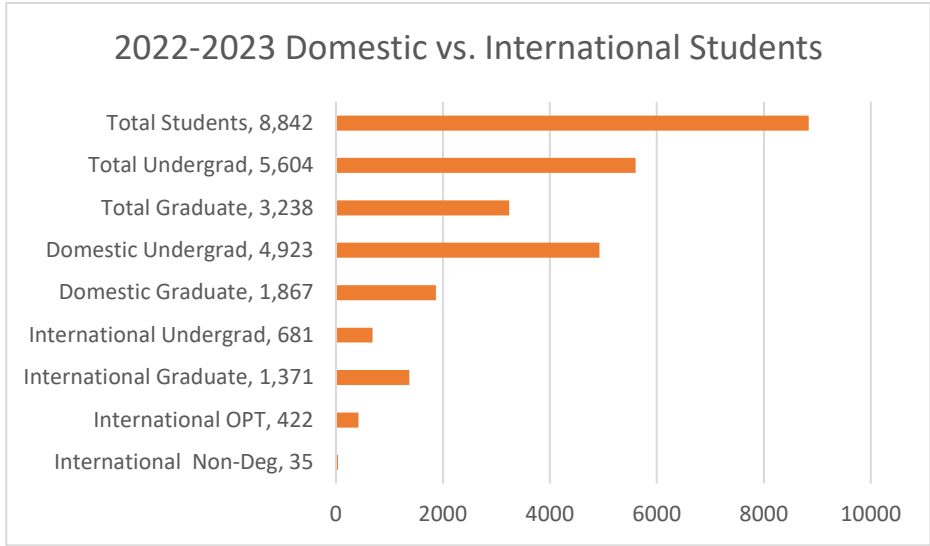

2022-2023 INTERNATIONAL STUDENTS SUMMARY PRINCETON UNIVERSITY

The definition of an international student includes anyone who is enrolled at Princeton University who is not a U.S. Citizen or U.S. Permanent Resident. It also includes students with F-1 and J-1 status who are non-degree students as well as students who have completed their studies and are in a period of post-graduate employment called Optional Practical Training (F-1 visa) and Academic Training (J-1 visa) still under Princeton’s visa sponsorship.

2022-2023 INTERNATIONAL STUDENTS SUMMARY PRINCETON UNIVERSITY

International Students comprise 23% of the total student enrollment and 42% of the total graduate student population and 12% of the total undergraduate population.

OPT – Optional Practical Training Employment related to major concentration after completion of studies still on Princeton University F-1 visa type.

VSRC – (Visiting Student Research Collaborator) A program for an advanced degree candidate from another institution who comes to work for a limited timeframe with a specific faculty member on a collaboration or mutual research project.