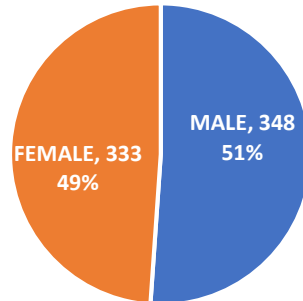

2022-2023 INTERNATIONAL STUDENTS SUMMARY PRINCETON UNIVERSITY

2022-2023 International Students by Academic Level

2022-2023 Total International Students by Visa Type

2022-2023 INTERNATIONAL STUDENTS SUMMARY PRINCETON UNIVERSITY

2022-2023 ALL International Students by Gender

2022-2023 International Undergraduate Students by Gender

2022-2023 International Graduate Students by Gender

2022-2023 INTERNATIONAL STUDENTS SUMMARY PRINCETON UNIVERSITY