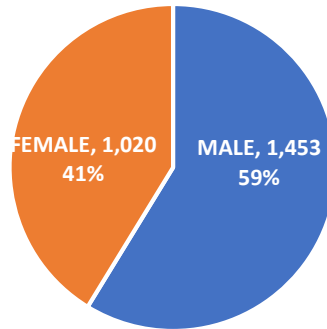

2022-2023 INTERNATIONAL STUDENTS SUMMARY PRINCETON UNIVERSITY

2022-2023 International Students by Academic Level

2022-2023 Total International Students by Visa Type

2022-2023 INTERNATIONAL STUDENTS SUMMARY PRINCETON UNIVERSITY

2022-2023 ALL International Students by Gender

2022-2023 International Undergraduate Students by Gender

2022-2023 International Graduate Students by Gender

2022-2023 INTERNATIONAL STUDENTS SUMMARY PRINCETON UNIVERSITY