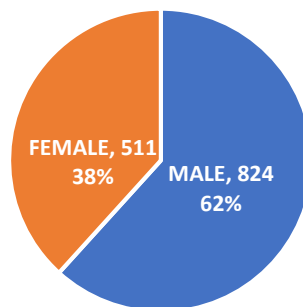

2022-2023 INTERNATIONAL STUDENTS SUMMARY PRINCETON UNIVERSITY

2022-2023 International Students by Academic Level

2022-2023 Total International Students by Visa Type

2022-2023 INTERNATIONAL STUDENTS SUMMARY PRINCETON UNIVERSITY

2022-2023 ALL International Students by Gender

2022-2023 International Undergraduate Students by Gender

2022-2023 International Graduate Students by Gender

2022-2023 INTERNATIONAL STUDENTS SUMMARY PRINCETON UNIVERSITY