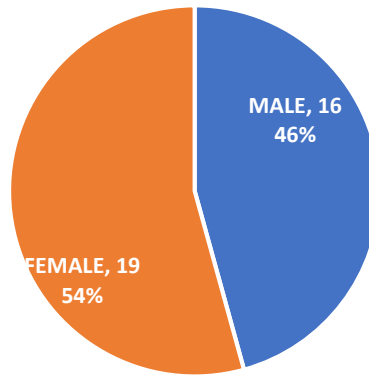

2022-2023 INTERNATIONAL STUDENTS SUMMARY PRINCETON UNIVERSITY

2022-2023 International Students by Academic Level

2022-2023 Total International Students by Visa Type

2022-2023 INTERNATIONAL STUDENTS SUMMARY PRINCETON UNIVERSITY

2022-2023 ALL International Students by Gender

2022-2023 International Undergraduate Students by Gender

2022-2023 International Graduate Students by Gender

2022-2023 INTERNATIONAL STUDENTS SUMMARY PRINCETON UNIVERSITY

2022-2023 VSRC Students by Gender

VSRC - Visiting Student Research Collaborator - Grad Level

2022-2023 International OPT Students by Gender

OPT - Optional Practical Training - all levels