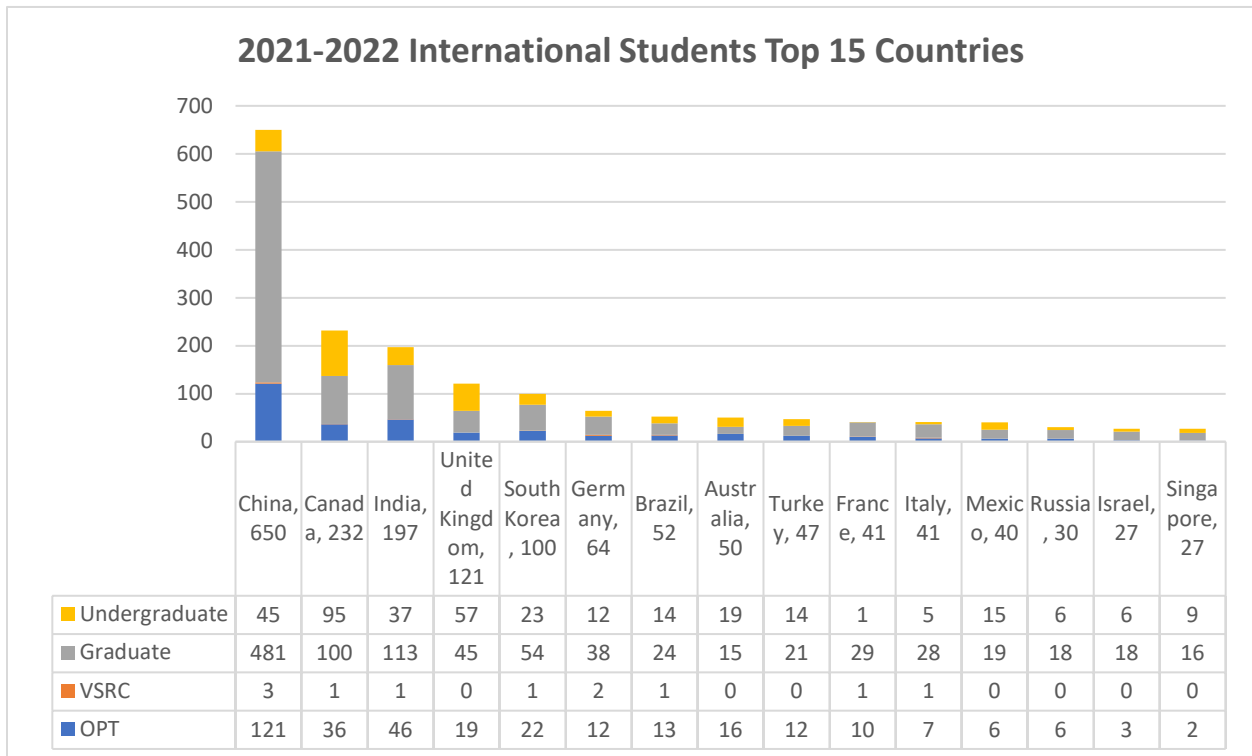

2021-2022 International Students by Academic Level

OPT – Optional Practical Training Employment related to major concentration after completion of studies still on Princeton University F-1 visa type.

VSRC – (Visiting Student Research Collaborator) A program for an advanced degree candidate from another institution who comes to work for a limited timeframe with a specific faculty member on a collaboration or mutual research project.