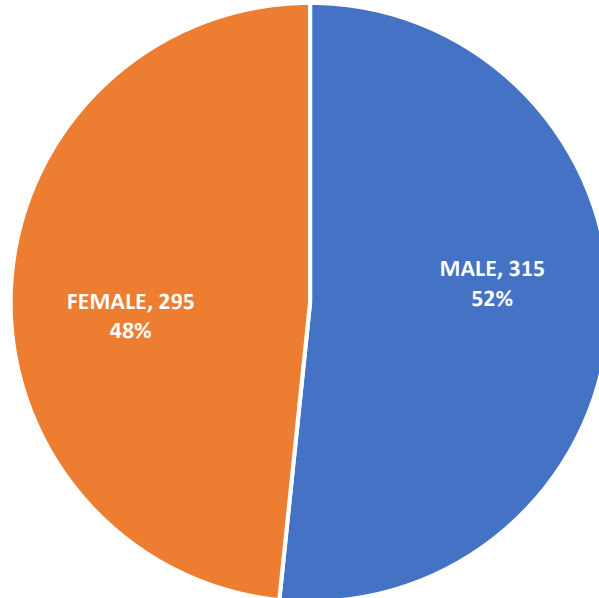

2021-2022 INTERNATIONAL STUDENTS SUMMARY PRINCETON UNIVERSITY

2021-2022 International Students by Academic Level

2021-2022 Total International Students by Visa Type

2021-2022 INTERNATIONAL STUDENTS SUMMARY PRINCETON UNIVERSITY

2021-2022 International Students by Visa Type & Academic Level

2021-2022 ALL International Students by Gender

2021-2022 INTERNATIONAL STUDENTS SUMMARY PRINCETON UNIVERSITY

2021-2022 International Undergraduate Students by Gender

2021-2022 International Graduate Students by Gender

2021-2022 INTERNATIONAL STUDENTS SUMMARY PRINCETON UNIVERSITY

2021-2022 VSRC Students by Gender

VSRC - Visiting Student Research Collaborator - Grad Level