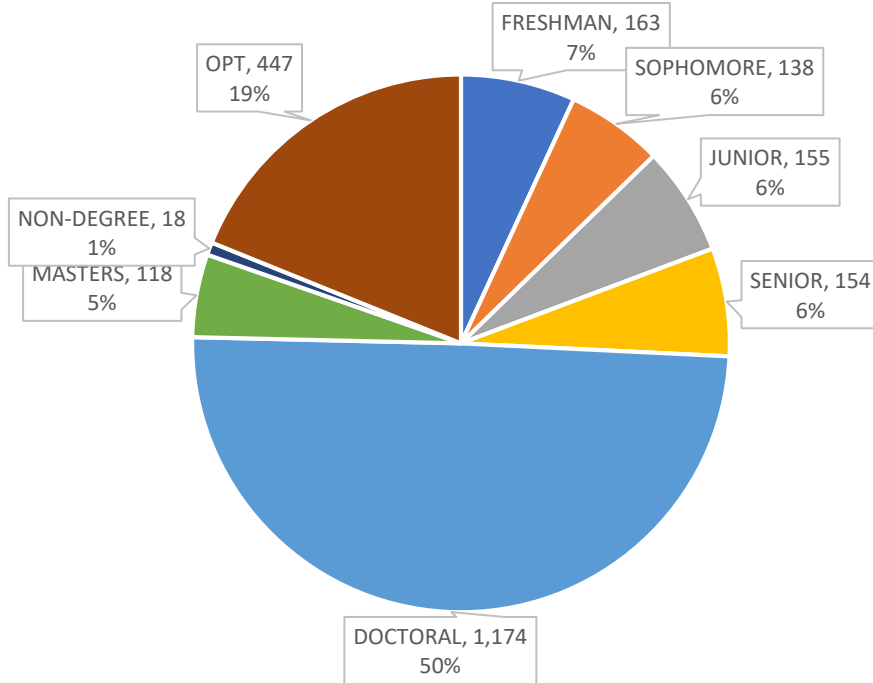

2021-2022 INTERNATIONAL STUDENTS SUMMARY PRINCETON UNIVERSITY

2021-2022 International Students by Academic Level