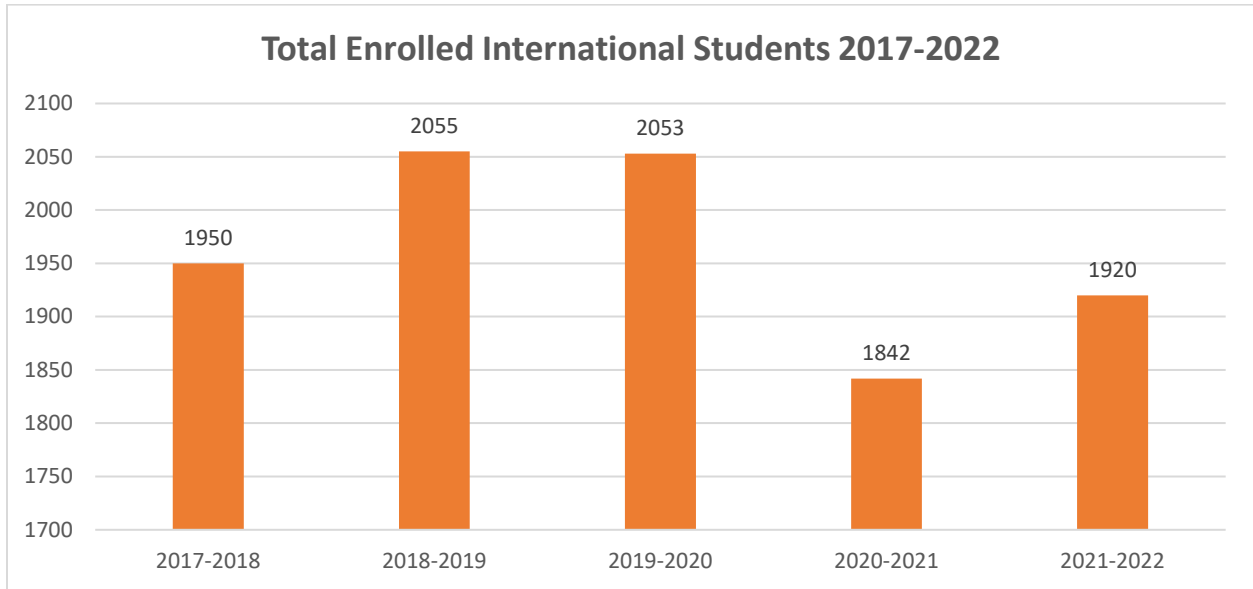

2021-2022 INTERNATIONAL STUDENTS SUMMARY PRINCETON UNIVERSITY

The definition of an international student includes anyone who is enrolled at Princeton University who is not a U.S. Citizen or U.S. Permanent Resident. It also includes students with F-1 and J-1 status who are non-degree students as well as students who have completed their studies and are in a period of post-graduate employment called Optional Practical Training (F-1 visa) and Academic Training (J-1 visa) still under Princeton’s visa sponsorship.

2021-2022 INTERNATIONAL STUDENTS SUMMARY PRINCETON UNIVERSITY

International Students comprise 23% of the total student enrollment and 42% of the total graduate student population and 12% of the total undergraduate population.