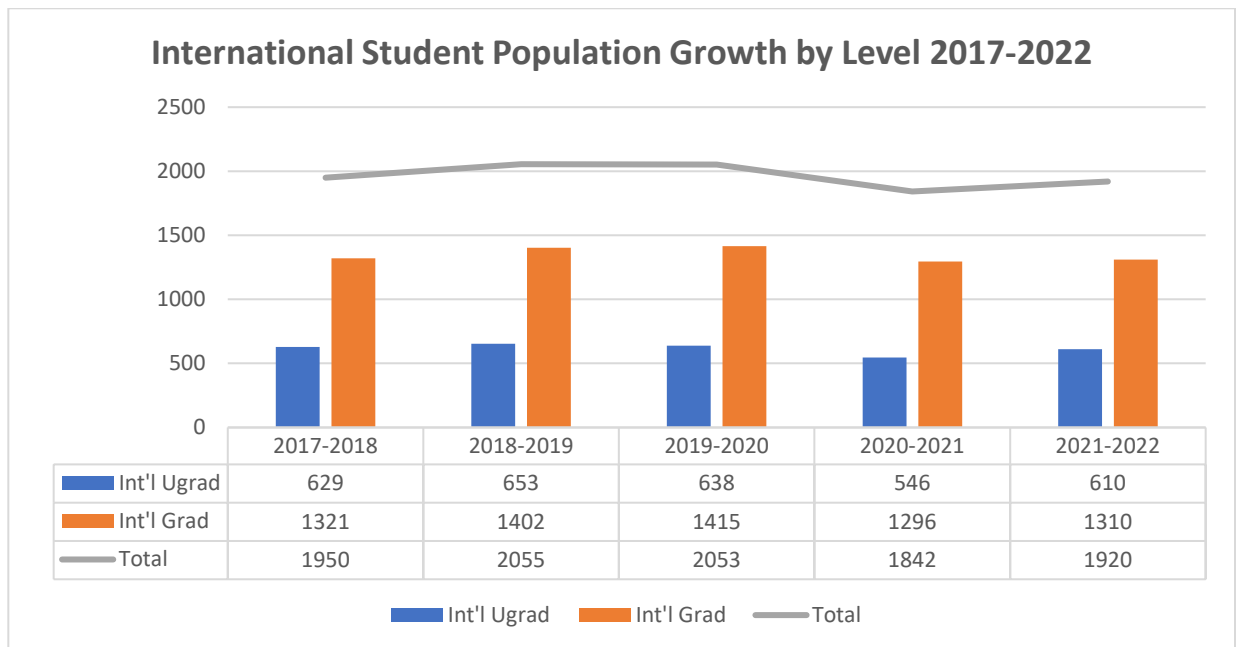

2021-2022 INTERNATIONAL STUDENTS SUMMARY PRINCETON UNIVERSITY

The definition of an international student includes anyone who is enrolled at Princeton University who is not a U.S. Citizen or U.S. Permanent Resident. It also includes students with F-1 and J-1 status who are non-degree students as well as students who have completed their studies and are in a period of post-graduate employment called Optional Practical Training (F-1 visa) and Academic Training (J-1 visa) still under Princeton’s visa sponsorship.

2021-2022 INTERNATIONAL STUDENTS SUMMARY PRINCETON UNIVERSITY

International Students comprise 23% of the total student enrollment and 42% of the total graduate student population and 12% of the total undergraduate population.