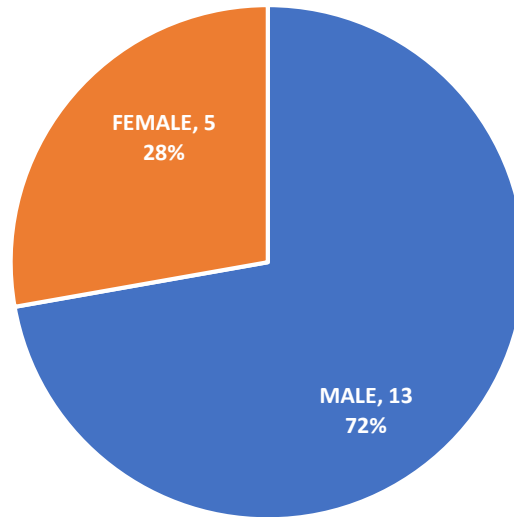

2021-2022 INTERNATIONAL STUDENTS SUMMARY PRINCETON UNIVERSITY

2021-2022 International Students by Academic Level

2021-2022 Total International Students by Visa Type

2021-2022 INTERNATIONAL STUDENTS SUMMARY PRINCETON UNIVERSITY

2021-2022 International Students by Visa Type & Academic Level

2021-2022 ALL International Students by Gender

2021-2022 INTERNATIONAL STUDENTS SUMMARY PRINCETON UNIVERSITY

2021-2022 International Undergraduate Students by Gender

2021-2022 International Graduate Students by Gender

2021-2022 INTERNATIONAL STUDENTS SUMMARY PRINCETON UNIVERSITY

2021-2022 VSRC Students by Gender

VSRC - Visiting Student Research Collaborator - Grad Level