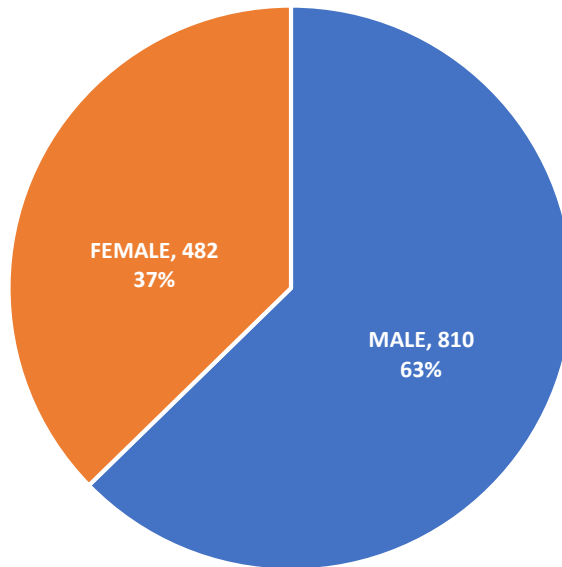

2021-2022 INTERNATIONAL STUDENTS SUMMARY PRINCETON UNIVERSITY

2021-2022 International Students by Academic Level

2021-2022 Total International Students by Visa Type

2021-2022 INTERNATIONAL STUDENTS SUMMARY PRINCETON UNIVERSITY

2021-2022 International Students by Visa Type & Academic Level

2021-2022 ALL International Students by Gender

2021-2022 INTERNATIONAL STUDENTS SUMMARY PRINCETON UNIVERSITY

2021-2022 International Undergraduate Students by Gender

2021-2022 International Graduate Students by Gender

2021-2022 INTERNATIONAL STUDENTS SUMMARY PRINCETON UNIVERSITY

2021-2022 VSRC Students by Gender

VSRC - Visiting Student Research Collaborator - Grad Level