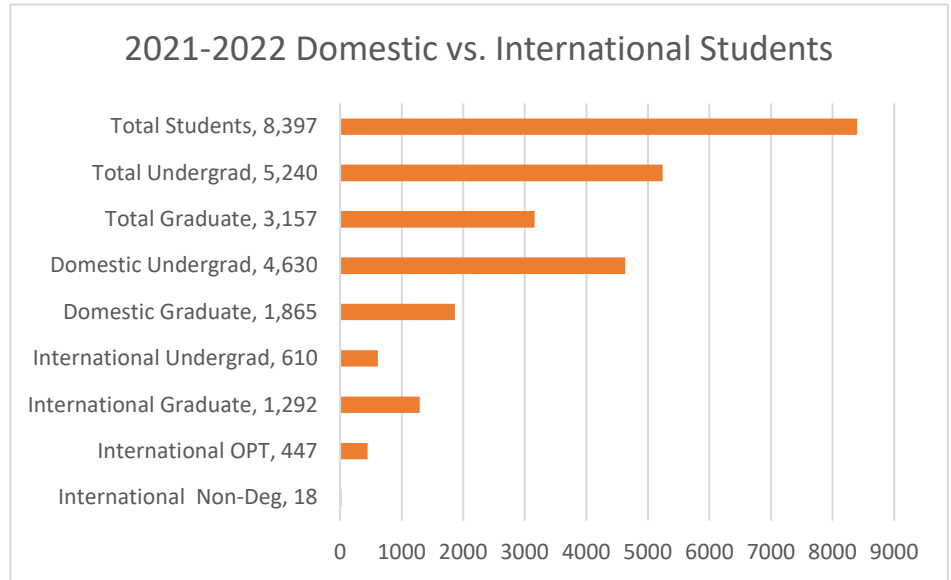

2021-2022 INTERNATIONAL STUDENTS SUMMARY PRINCETON UNIVERSITY

The definition of an international student includes anyone who is enrolled at Princeton University who is not a U.S. Citizen or U.S. Permanent Resident. It also includes students with F-1 and J-1 status who are non-degree students as well as students who have completed their studies and are in a period of post-graduate employment called Optional Practical Training (F-1 visa) and Academic Training (J-1 visa) still under Princeton’s visa sponsorship.

2021-2022 INTERNATIONAL STUDENTS SUMMARY PRINCETON UNIVERSITY

International Students comprise 23% of the total student enrollment and 42% of the total graduate student population and 12% of the total undergraduate population.

OPT – Optional Practical Training Employment related to major concentration after completion of studies still on Princeton University F-1 visa type.

VSRC – (Visiting Student Research Collaborator) A program for an advanced degree candidate from another institution who comes to work for a limited timeframe with a specific faculty member on a collaboration or mutual research project.