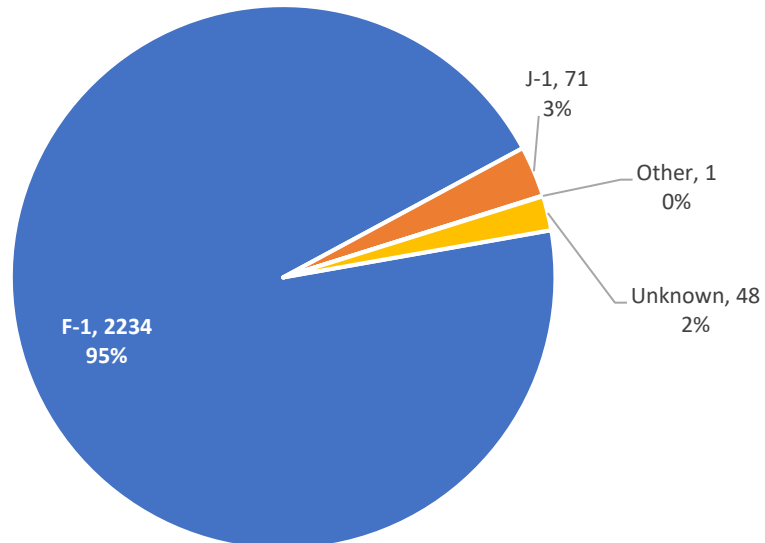

2021-2022 INTERNATIONAL STUDENTS SUMMARY PRINCETON UNIVERSITY

International Students comprise 23% of the total student enrollment and 42% of the total graduate student population and 12% of the total undergraduate population.

OPT – Optional Practical Training Employment related to major concentration after completion of studies still on Princeton University F-1 visa type.

VSRC – (Visiting Student Research Collaborator) A program for an advanced degree candidate from another institution who comes to work for a limited timeframe with a specific faculty member on a collaboration or mutual research project.

2021-2022 INTERNATIONAL STUDENTS SUMMARY PRINCETON UNIVERSITY

2021-2022 International Students by Academic Level

2021-2022 Total International Students by Visa Type

2021-2022 INTERNATIONAL STUDENTS SUMMARY PRINCETON UNIVERSITY