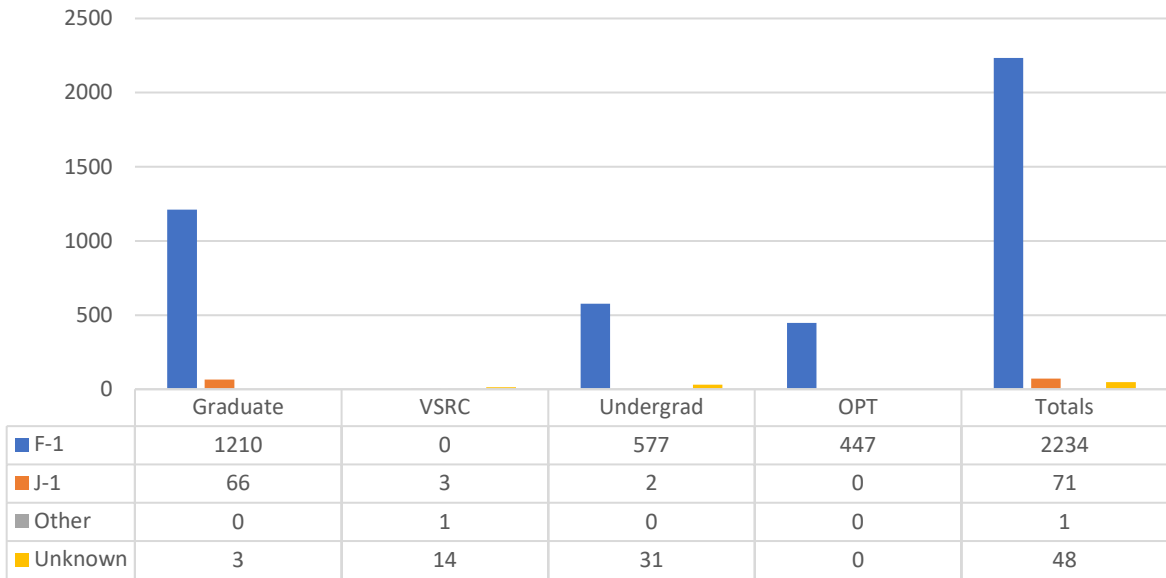

2021-2022 INTERNATIONAL STUDENTS SUMMARY PRINCETON UNIVERSITY

The definition of an international student includes anyone who is enrolled at Princeton University who is not a U.S. Citizen or U.S. Permanent Resident. It also includes students with F-1 and J-1 status who are non-degree students as well as students who have completed their studies and are in a period of post-graduate employment called Optional Practical Training (F-1 visa) and Academic Training (J-1 visa) still under Princeton’s visa sponsorship.

OPT – Optional Practical Training Employment related to major concentration after completion of studies still on Princeton University F-1 visa type.

VSRC – (Visiting Student Research Collaborator) A program for an advanced degree candidate from another institution who comes to work for a limited timeframe with a specific faculty member on a collaboration or mutual research project.

2021-2022 INTERNATIONAL STUDENTS SUMMARY PRINCETON UNIVERSITY

2021-2022 International Students by Academic Level

2021-2022 Total International Students by Visa Type

2021-2022 INTERNATIONAL STUDENTS SUMMARY PRINCETON UNIVERSITY

2021-2022 International Students by Visa Type & Academic Level

2021-2022 ALL International Students by Gender

2021-2022 INTERNATIONAL STUDENTS SUMMARY PRINCETON UNIVERSITY

2021-2022 International Undergraduate Students by Gender