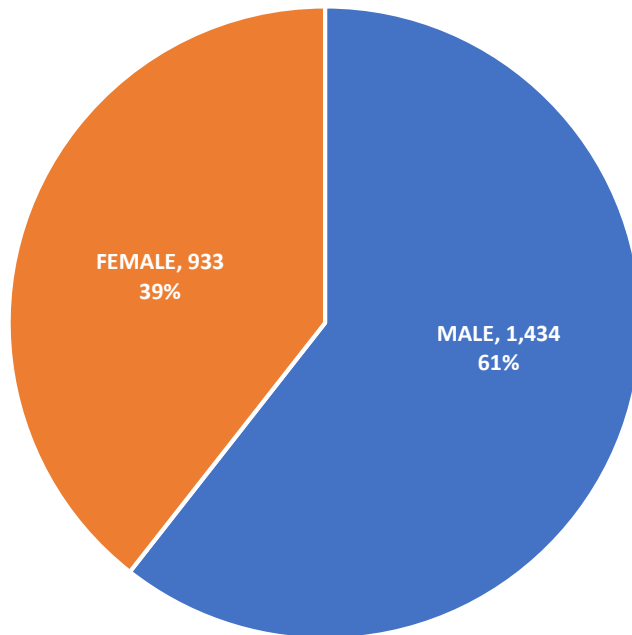

2021-2022 INTERNATIONAL STUDENTS SUMMARY PRINCETON UNIVERSITY

2021-2022 International Students by Academic Level

2021-2022 Total International Students by Visa Type

2021-2022 INTERNATIONAL STUDENTS SUMMARY PRINCETON UNIVERSITY

2021-2022 International Students by Visa Type & Academic Level

2021-2022 ALL International Students by Gender

2021-2022 INTERNATIONAL STUDENTS SUMMARY PRINCETON UNIVERSITY

2021-2022 International Undergraduate Students by Gender