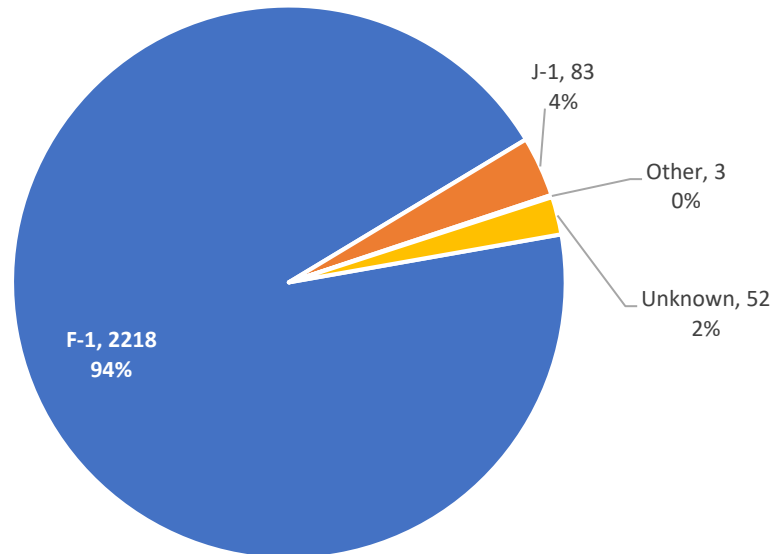

2020-2021 INTERNATIONAL STUDENTS SUMMARY PRINCETON UNIVERSITY

International Students comprise 24% of the total student enrollment and 42% of the total graduate student population and 12% of the total undergraduate population.

OPT – Optional Practical Training Employment related to major concentration after completion of studies still on Princeton University F-1 visa type.

VSRC – (Visiting Student Research Collaborator) A program for an advanced degree candidate from another institution who comes to work for a limited timeframe with a specific faculty member on a collaboration or mutual research project

2020-2021 INTERNATIONAL STUDENTS SUMMARY PRINCETON UNIVERSITY

2020-2021 International Students by Academic Level

2020-2021 Total International Students by Visa Type

2020-2021 INTERNATIONAL STUDENTS SUMMARY PRINCETON UNIVERSITY