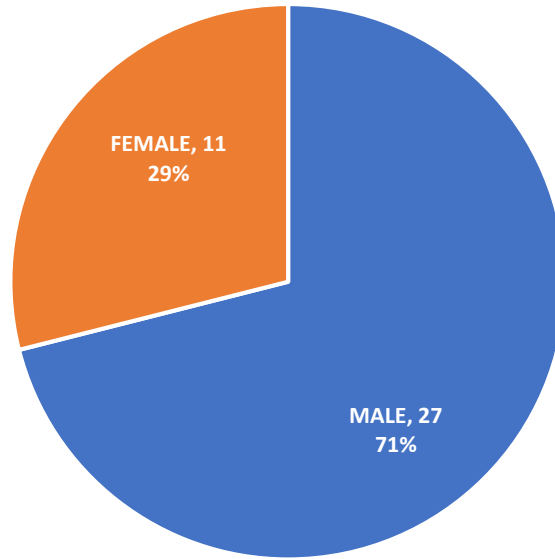

2020-2021 INTERNATIONAL STUDENTS SUMMARY PRINCETON UNIVERSITY

2020-2021 International Students by Academic Level

2020-2021 Total International Students by Visa Type

2020-2021 INTERNATIONAL STUDENTS SUMMARY PRINCETON UNIVERSITY

2020-2021 International Students by Visa Type & Academic Level

2020-2021 ALL International Students by Gender

2020-2021 INTERNATIONAL STUDENTS SUMMARY PRINCETON UNIVERSITY

2020-2021 International Undergraduate Students by Gender

2020-2021 International Graduate Students by Gender

2020-2021 INTERNATIONAL STUDENTS SUMMARY PRINCETON UNIVERSITY

2020-2021 VSRC Students by Gender

VSRC - Visiting Student Research Collaborator - Grad Level