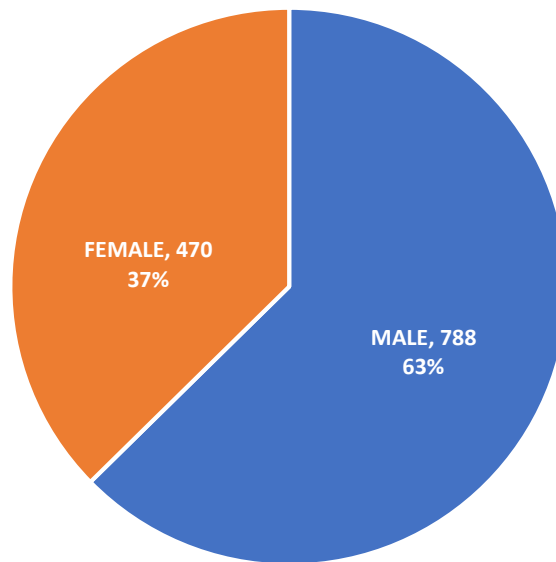

2020-2021 International Students by Visa Type & Academic Level

2020-2021 ALL International Students by Gender

2020-2021 INTERNATIONAL STUDENTS SUMMARY PRINCETON UNIVERSITY

2020-2021 International Undergraduate Students by Gender

2020-2021 International Graduate Students by Gender

2020-2021 INTERNATIONAL STUDENTS SUMMARY PRINCETON UNIVERSITY

2020-2021 VSRC Students by Gender

VSRC - Visiting Student Research Collaborator - Grad Level