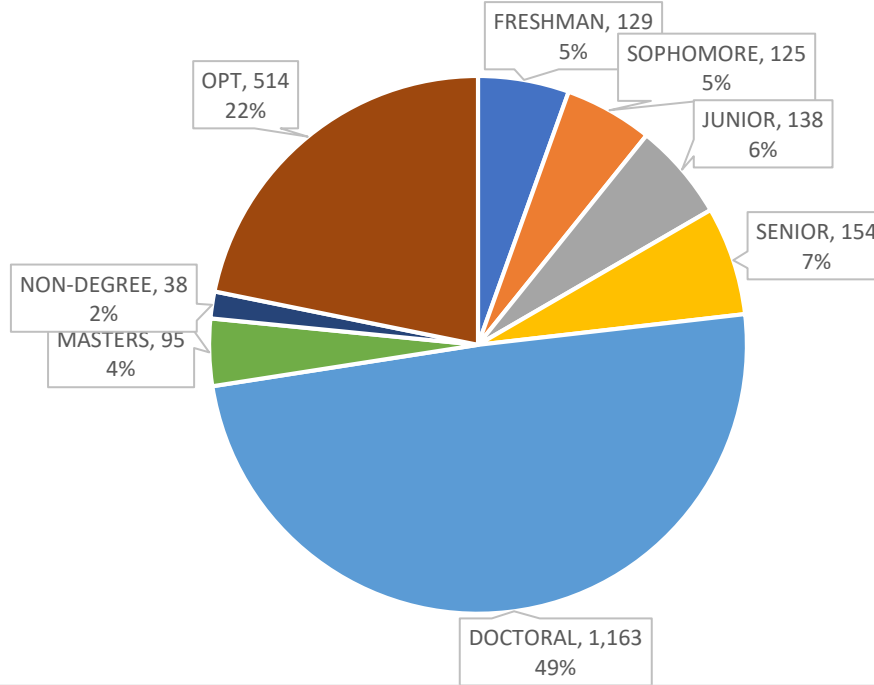

2020-2021 Total International Students by Visa Type

2020-2021 INTERNATIONAL STUDENTS SUMMARY PRINCETON UNIVERSITY

2020-2021 International Students by Academic Level