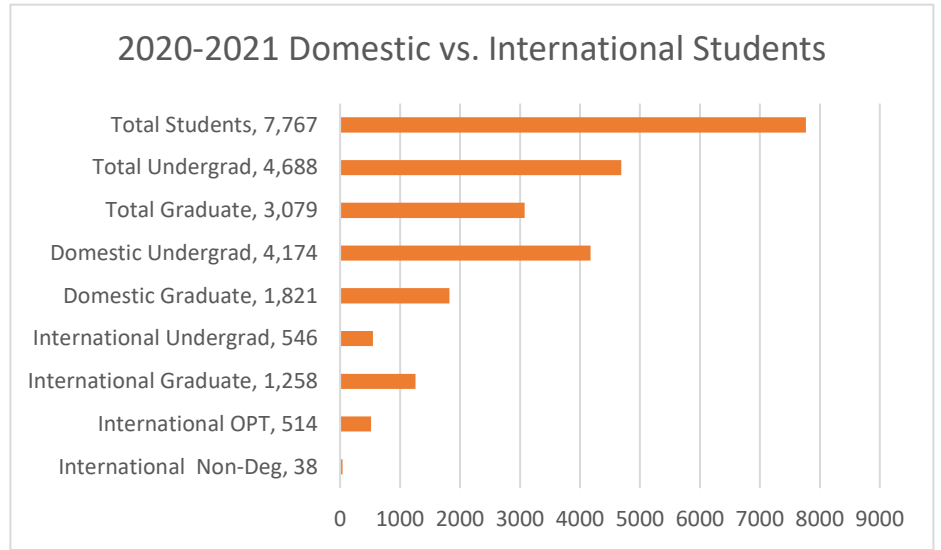

2020-2021 INTERNATIONAL STUDENTS SUMMARY PRINCETON UNIVERSITY

The definition of an international student includes anyone who is enrolled at Princeton University who is not a U.S. Citizen or U.S. Permanent Resident. It also includes students with F-1 and J-1 status who are non-degree students as well as students who have completed their studies and are in a period of post-graduate employment called Optional Practical Training (F-1 visa) and Academic Training (J-1 visa) still under Princeton’s visa sponsorship.

2020-2021 INTERNATIONAL STUDENTS SUMMARY PRINCETON UNIVERSITY

International Students comprise 24% of the total student enrollment and 42% of the total graduate student population and 12% of the total undergraduate population.