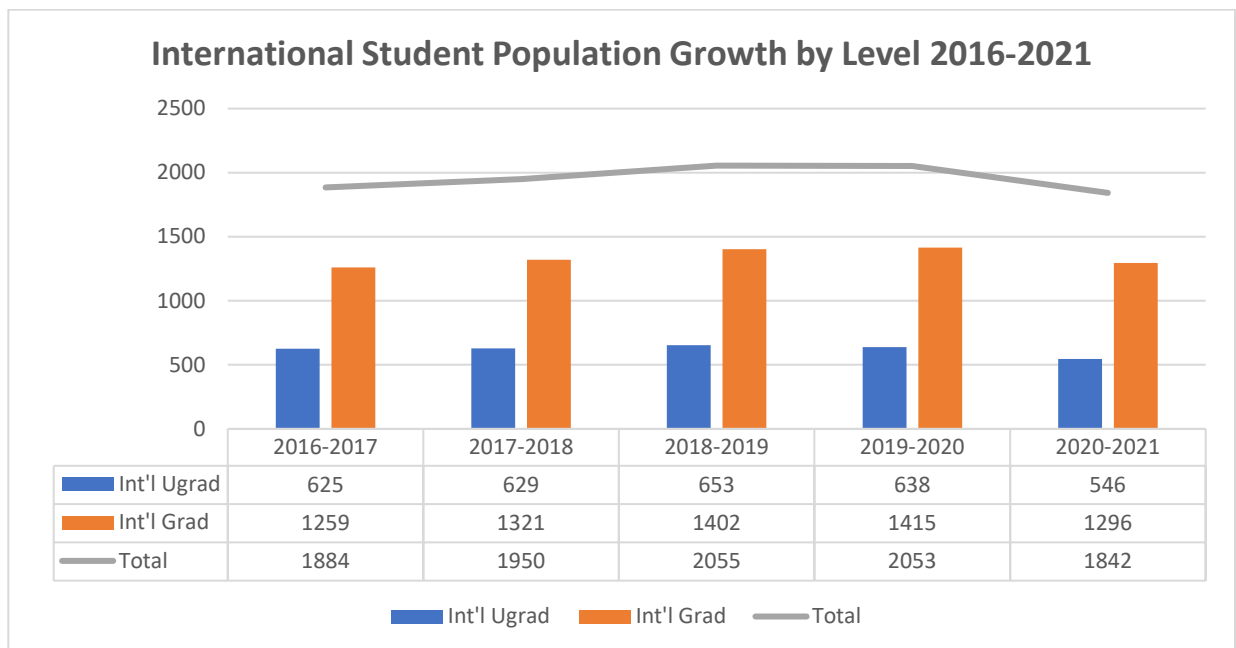

2020-2021 INTERNATIONAL STUDENTS SUMMARY PRINCETON UNIVERSITY

The definition of an international student includes anyone who is enrolled at Princeton University who is not a U.S. Citizen or U.S. Permanent Resident. It also includes students with F-1 and J-1 status who are non-degree students as well as students who have completed their studies and are in a period of post-graduate employment called Optional Practical Training (F-1 visa) and Academic Training (J-1 visa) still under Princeton’s visa sponsorship.

2020-2021 INTERNATIONAL STUDENTS SUMMARY PRINCETON UNIVERSITY

International Students comprise 24% of the total student enrollment and 42% of the total graduate student population and 12% of the total undergraduate population.