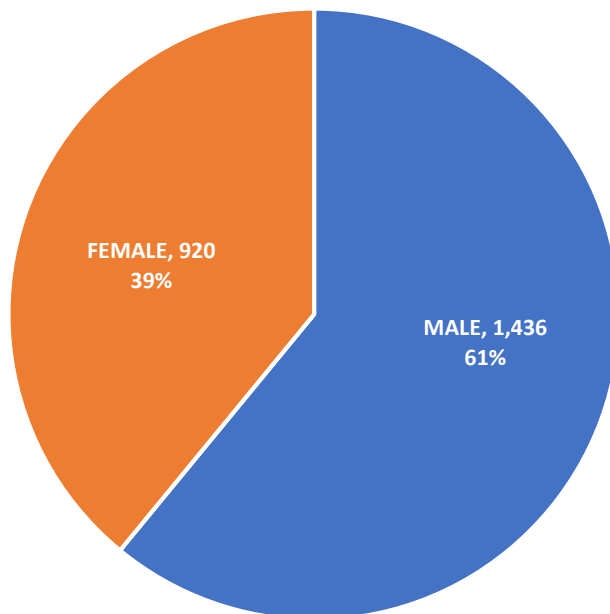

2020-2021 INTERNATIONAL STUDENTS SUMMARY PRINCETON UNIVERSITY

2020-2021 International Students by Academic Level

2020-2021 Total International Students by Visa Type

2020-2021 INTERNATIONAL STUDENTS SUMMARY PRINCETON UNIVERSITY

2020-2021 International Students by Visa Type & Academic Level

2020-2021 ALL International Students by Gender

2020-2021 INTERNATIONAL STUDENTS SUMMARY PRINCETON UNIVERSITY

2020-2021 International Undergraduate Students by Gender