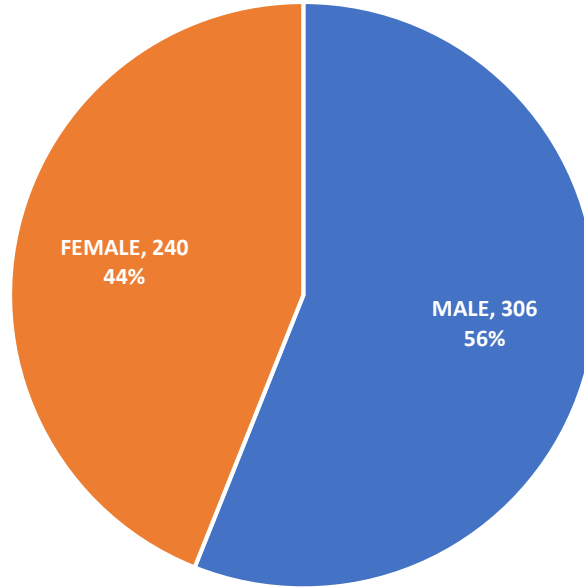

2020-2021 International Students by Visa Type & Academic Level

2020-2021 ALL International Students by Gender

2020-2021 INTERNATIONAL STUDENTS SUMMARY PRINCETON UNIVERSITY

2020-2021 International Undergraduate Students by Gender

2020-2021 International Graduate Students by Gender

2020-2021 INTERNATIONAL STUDENTS SUMMARY PRINCETON UNIVERSITY

2020-2021 VSRC Students by Gender

VSRC - Visiting Student Research Collaborator - Grad Level