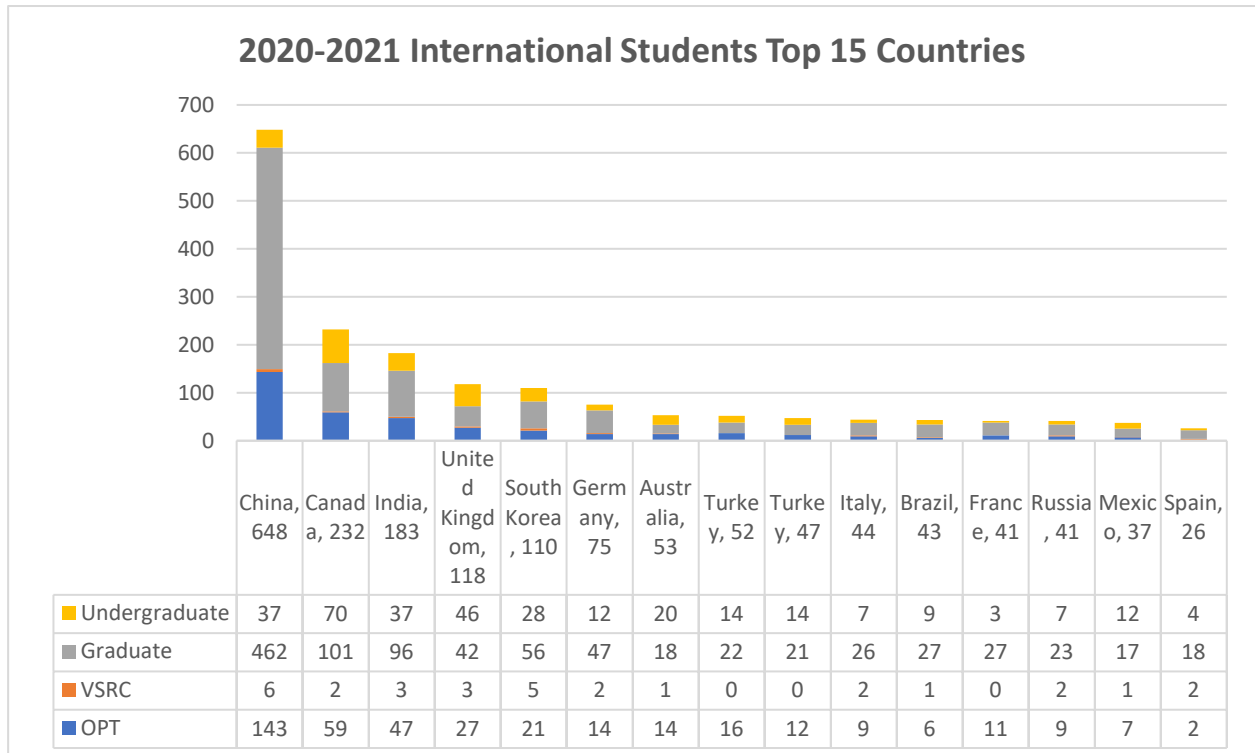

2020-2021 International Students by Academic Level

OPT – Optional Practical Training Employment related to major concentration after completion of studies still on Princeton University F-1 visa type.

VSRC – (Visiting Student Research Collaborator) A program for an advanced degree candidate from another institution who comes to work for a limited timeframe with a specific faculty member on a collaboration or mutual research project