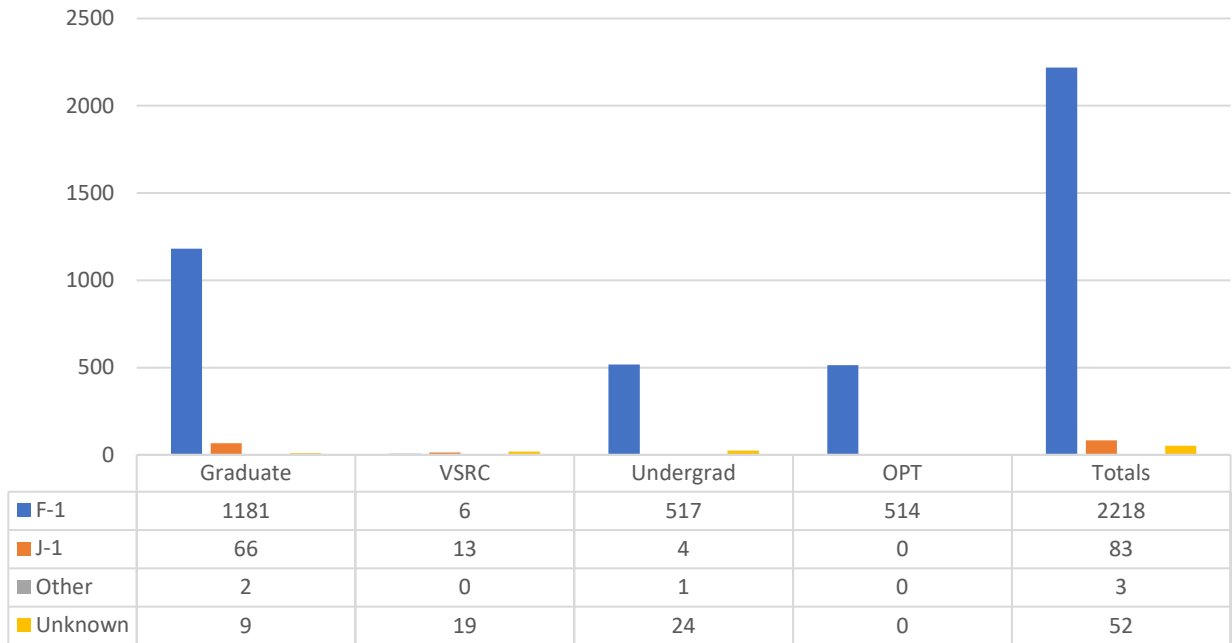

OPT – Optional Practical Training Employment related to major concentration after completion of studies still on Princeton University F-1 visa type.

VSRC – (Visiting Student Research Collaborator) A program for an advanced degree candidate from another institution who comes to work for a limited timeframe with a specific faculty member on a collaboration or mutual research project

2020-2021 INTERNATIONAL STUDENTS SUMMARY PRINCETON UNIVERSITY

2020-2021 International Students by Academic Level

2020-2021 Total International Students by Visa Type

2020-2021 INTERNATIONAL STUDENTS SUMMARY PRINCETON UNIVERSITY

2020-2021 International Students by Visa Type & Academic Level

2020-2021 ALL International Students by Gender

2020-2021 INTERNATIONAL STUDENTS SUMMARY PRINCETON UNIVERSITY

2020-2021 International Undergraduate Students by Gender