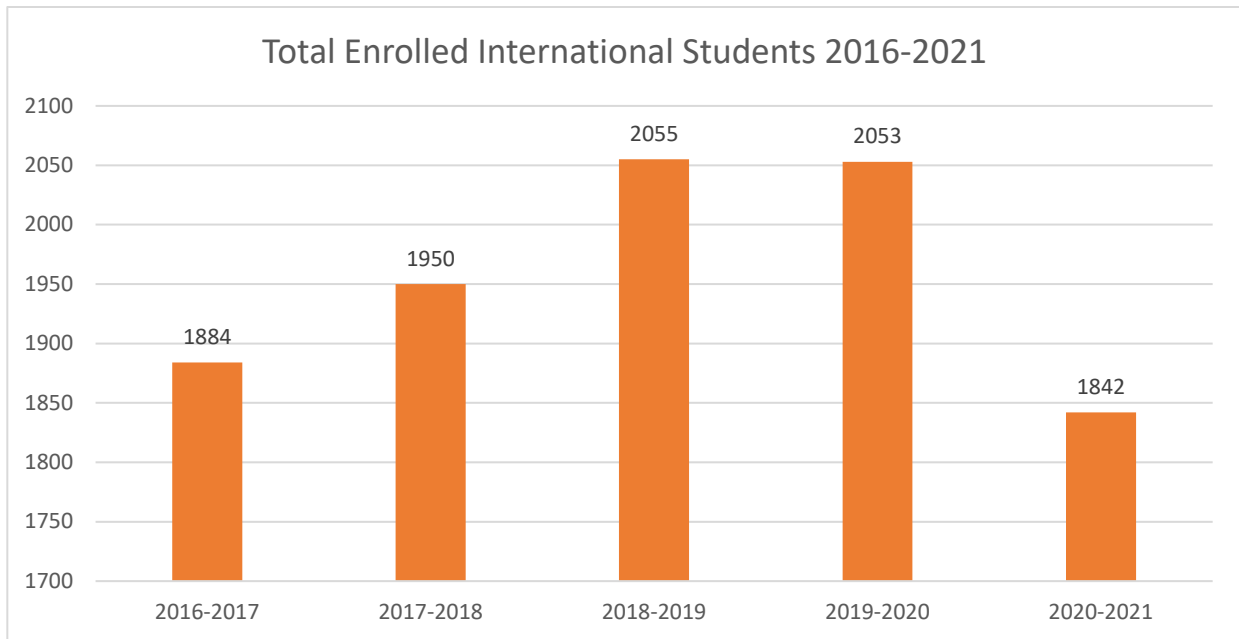

2020-2021 INTERNATIONAL STUDENTS SUMMARY PRINCETON UNIVERSITY

The definition of an international student includes anyone who is enrolled at Princeton University who is not a U.S. Citizen or U.S. Permanent Resident. It also includes students with F-1 and J-1 status who are non-degree students as well as students who have completed their studies and are in a period of post-graduate employment called Optional Practical Training (F-1 visa) and Academic Training (J-1 visa) still under Princeton’s visa sponsorship.

2020-2021 INTERNATIONAL STUDENTS SUMMARY PRINCETON UNIVERSITY

International Students comprise 24% of the total student enrollment and 42% of the total graduate student population and 12% of the total undergraduate population.