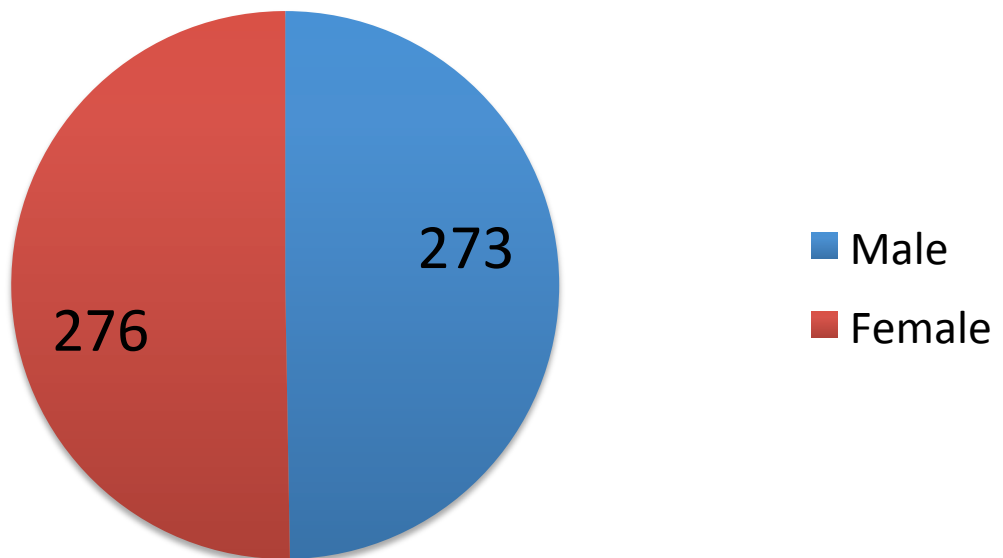

2013-14 Princeton International Students by Academic Level

*For International Students by All Countries, see separate listing on the Statistics Webpage.

2013-14 All International Students by Gender

2013-14 Undergraduate Students by Gender

2013-14 Graduate Students by Gender

2013-14 Visiting Student Research Collaborators (VSRC) by Gender

VSRC's are Short-term Visiting Graduate Students

2013-14 Optional Practical Training (OPT) by Gender

OPT is an employment period after graduation still on Princeton F-1 Visa Sponsorship