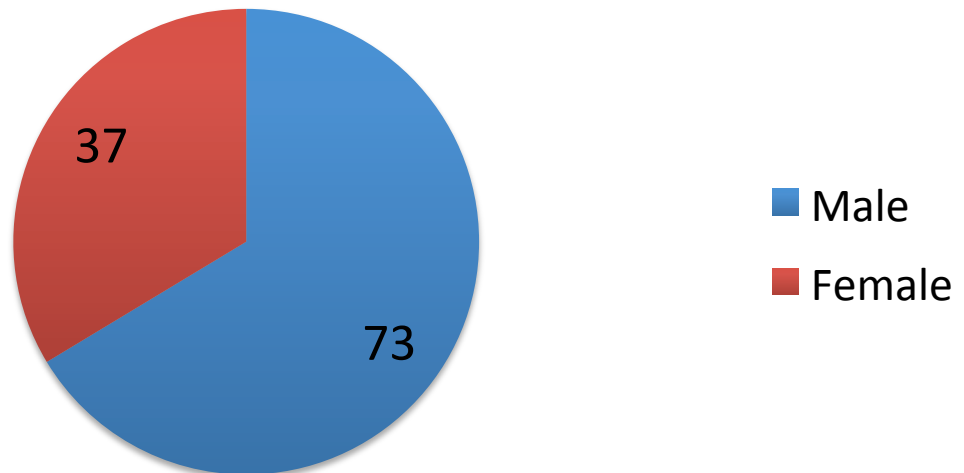

2013-14 Princeton International Students by Academic Level

*For International Students by All Countries, see separate listing on the Statistics Webpage.

2013-14 All International Students by Gender

2013-14 Undergraduate Students by Gender

2013-14 Graduate Students by Gender

2013-14 Visiting Student Research Collaborators (VSRC) by Gender

VSRC's are Short-term Visiting Graduate Students

2013-14 Optional Practical Training (OPT) by Gender

OPT is an employment period after graduation still on Princeton F-1 Visa Sponsorship