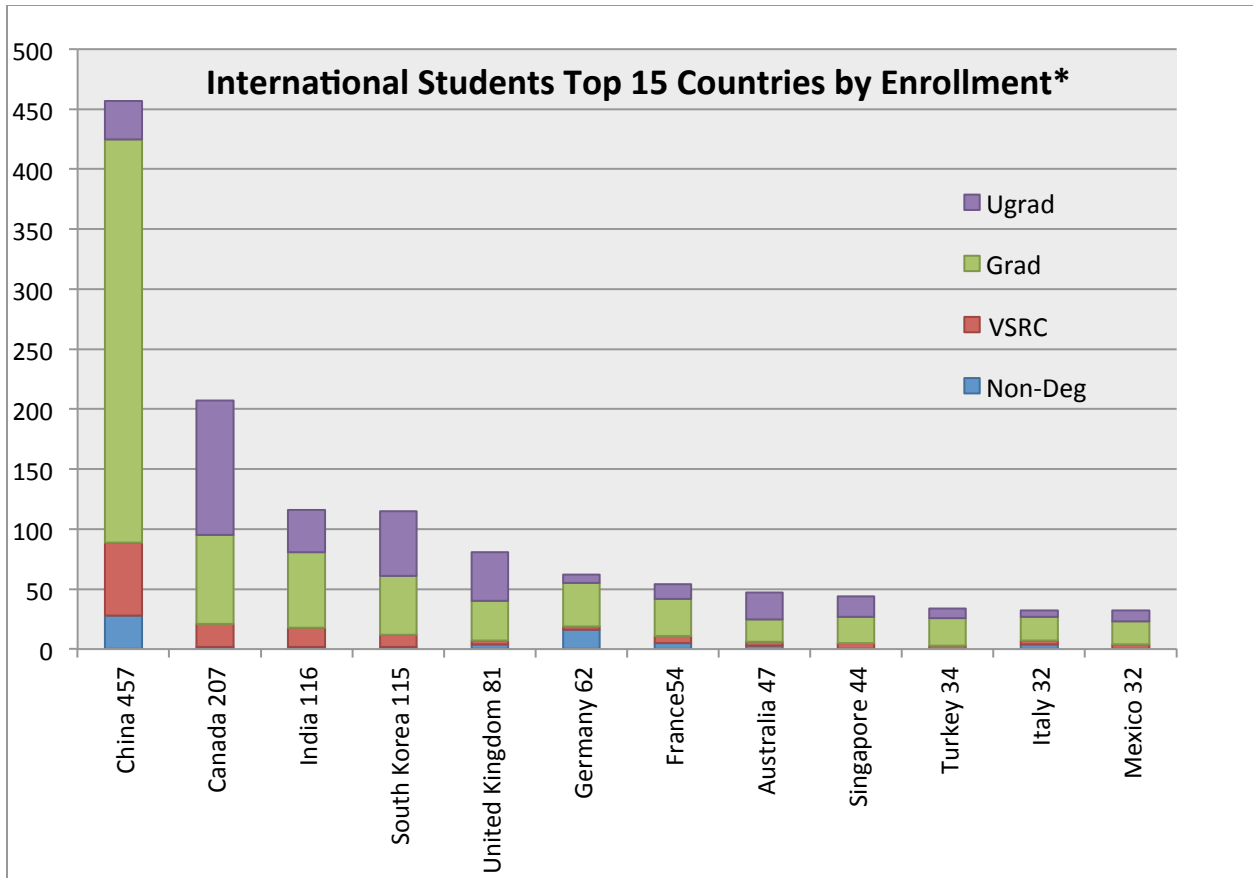

2013-14 International vs. Domestic Student Enrollment

VSRC = Visiting Student Research Collaborator are short-term Visiting Graduate Students
 OPT = Optional Practical Training Employment after Graduation still on Princeton F-1 Visa

2013-14 Princeton International Students by Academic Level

*For International Students by All Countries, see separate listing on the Statistics Webpage.

2013-14 All International Students by Gender

2013-14 Undergraduate Students by Gender

2013-14 Graduate Students by Gender

2013-14 Visiting Student Research Collaborators (VSRC) by Gender

VSRC's are Short-term Visiting Graduate Students

2013-14 Optional Practical Training (OPT) by Gender

OPT is an employment period after graduation still on Princeton F-1 Visa Sponsorship