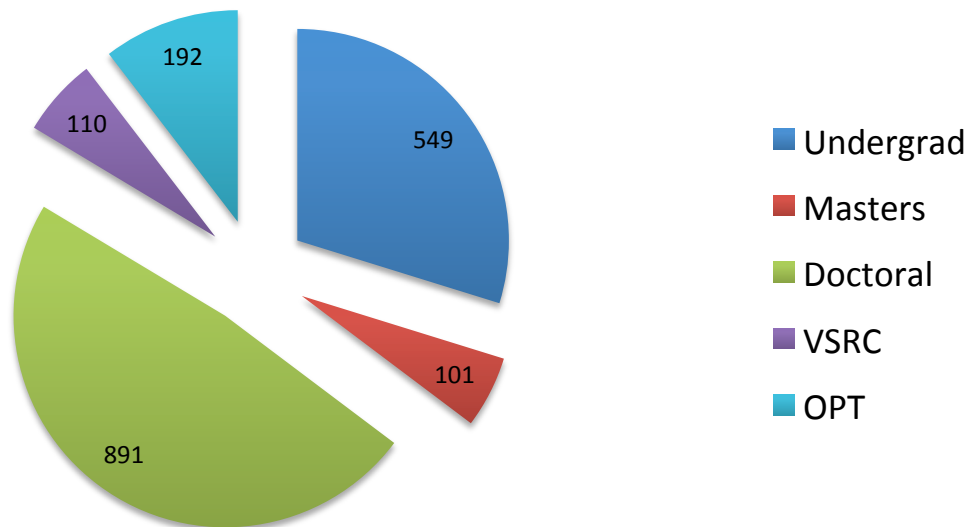

2013-14 International vs. Domestic Student Enrollment

VSRC = Visiting Student Research Collaborator are short-term Visiting Graduate Students
 OPT = Optional Practical Training Employment after Graduation still on Princeton F-1 Visa

2013-14 Princeton International Students by Academic Level

*For International Students by All Countries, see separate listing on the Statistics Webpage.

2013-14 All International Students by Gender

2013-14 Undergraduate Students by Gender