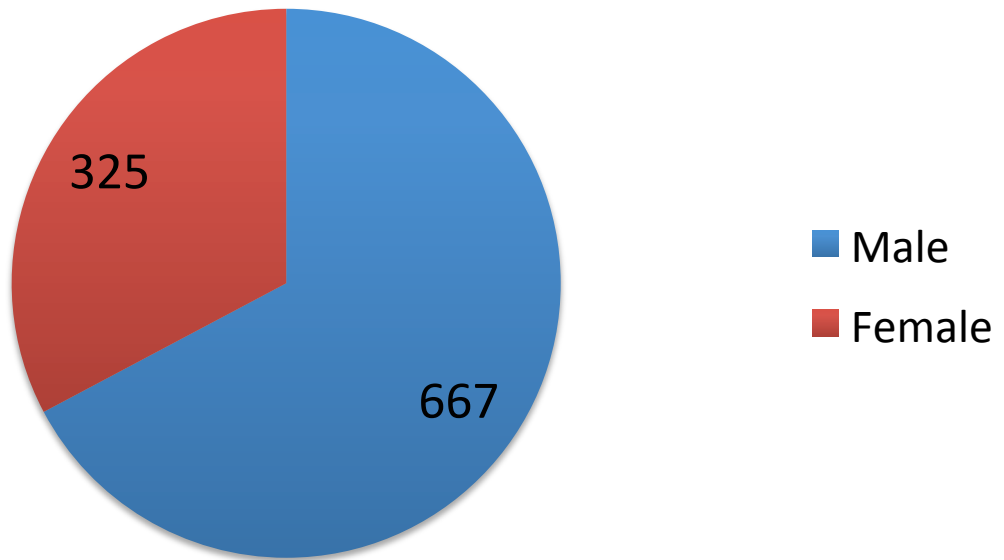

2013-14 Princeton International Students by Academic Level

*For International Students by All Countries, see separate listing on the Statistics Webpage.

2013-14 All International Students by Gender

2013-14 Undergraduate Students by Gender

2013-14 Graduate Students by Gender

2013-14 Visiting Student Research Collaborators (VSRC) by Gender

VSRC's are Short-term Visiting Graduate Students

2013-14 Optional Practical Training (OPT) by Gender

OPT is an employment period after graduation still on Princeton F-1 Visa Sponsorship