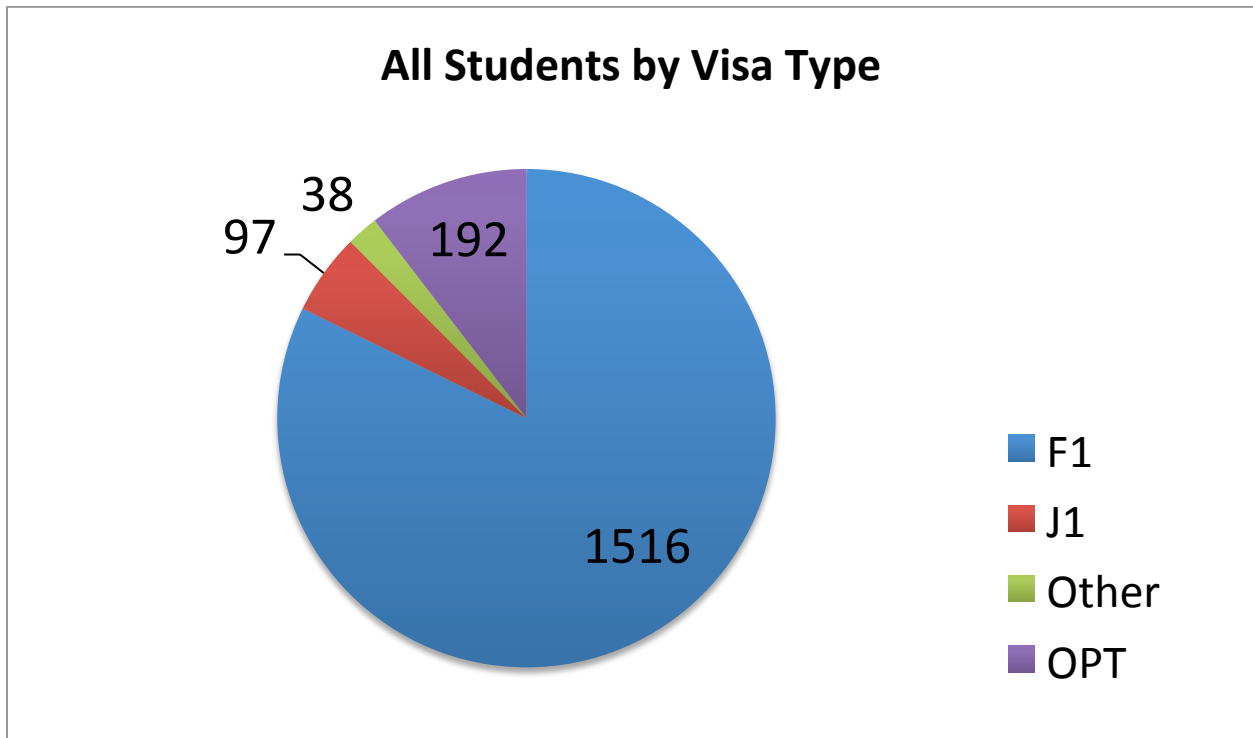

2013-14 International vs. Domestic Student Enrollment

VSRC = Visiting Student Research Collaborator are short-term Visiting Graduate Students
 OPT = Optional Practical Training Employment after Graduation still on Princeton F-1 Visa

2013-14 Princeton International Students by Academic Level

*For International Students by All Countries, see separate listing on the Statistics Webpage.

2013-14 All International Students by Gender

2013-14 Undergraduate Students by Gender