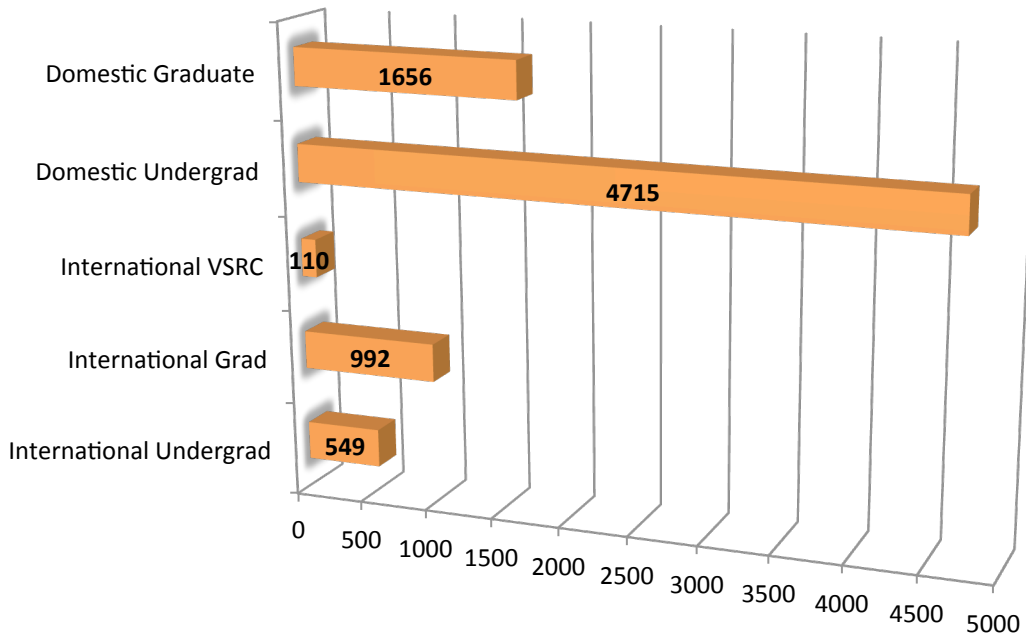

2013-14 International vs. Domestic Student Enrollment

VSRC = Visiting Student Research Collaborator are short-term Visiting Graduate Students
 OPT = Optional Practical Training Employment after Graduation still on Princeton F-1 Visa

2013-14 Princeton International Students by Academic Level

*For International Students by All Countries, see separate listing on the Statistics Webpage.

2013-14 All International Students by Gender

2013-14 Undergraduate Students by Gender