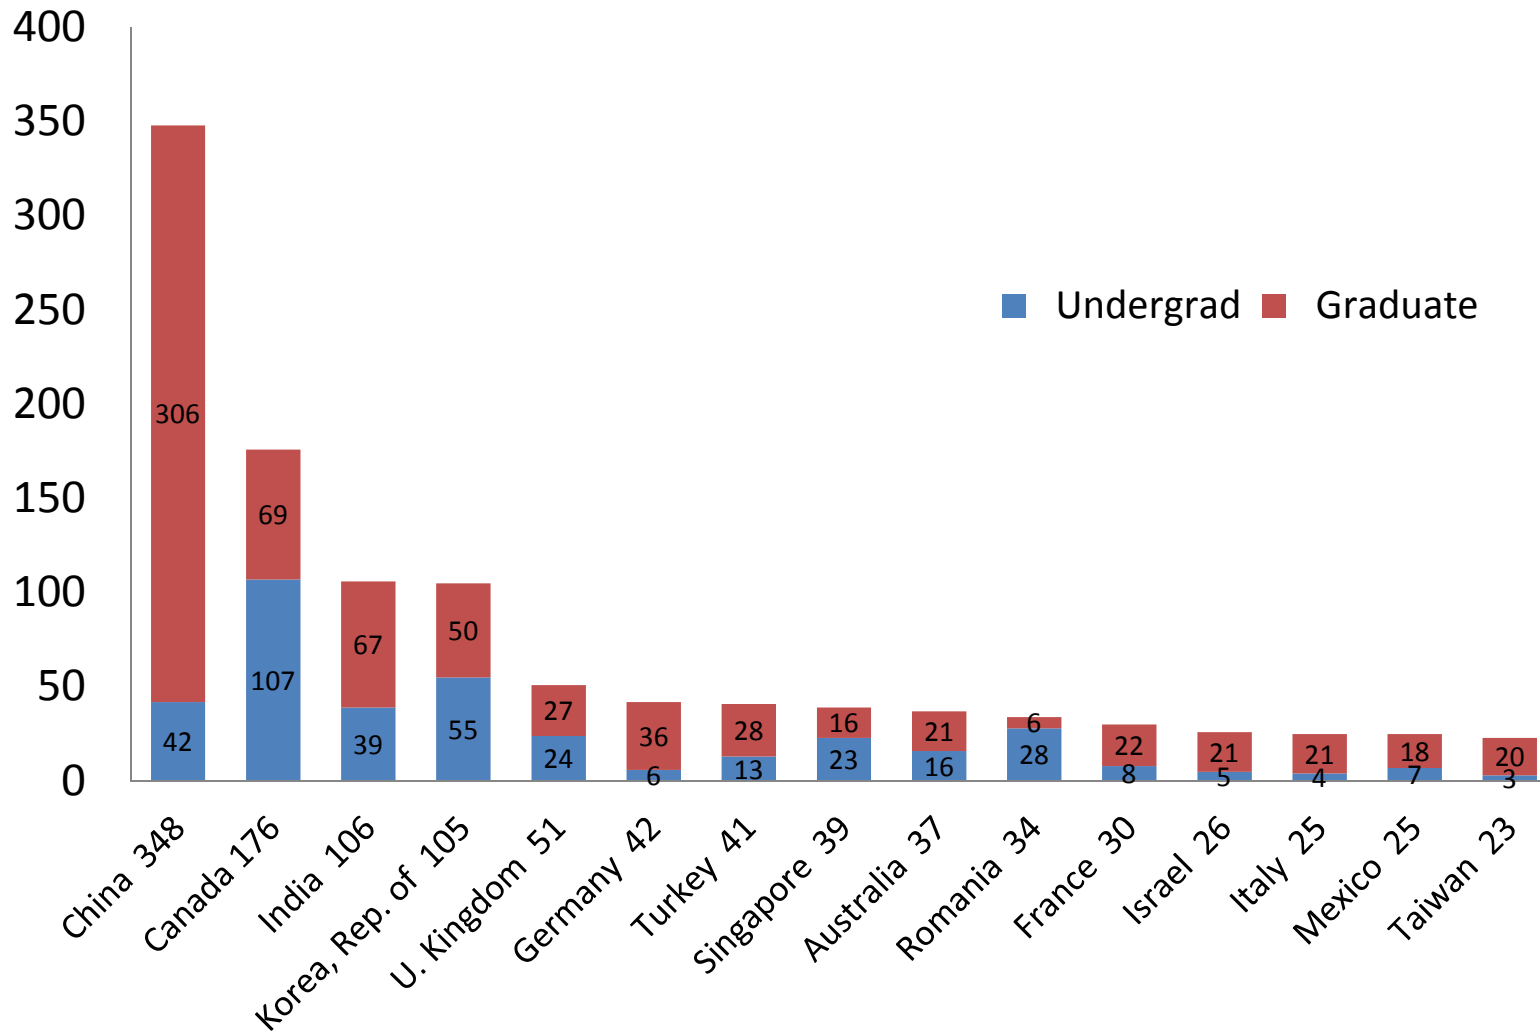

Percentage of International Students to Domestic Students

International Students by Academic Level

Princeton University - Davis International Center
International Student Data 2011 - 12

Top 15 Countries by Enrollment

Princeton University - Davis International Center
International Student Data 2011 - 12

All International Students by Gender

International Graduate Students

International Undergraduate Students

International Students by Field of Study

International Students by Visa Type

Visa Type	Graduate	Undergraduate
A1	1	1
Other	43	10
E2		1
F1	895	508
G1		1
G4		3
H4		7
J1	16	
J2	1	1
L2		1