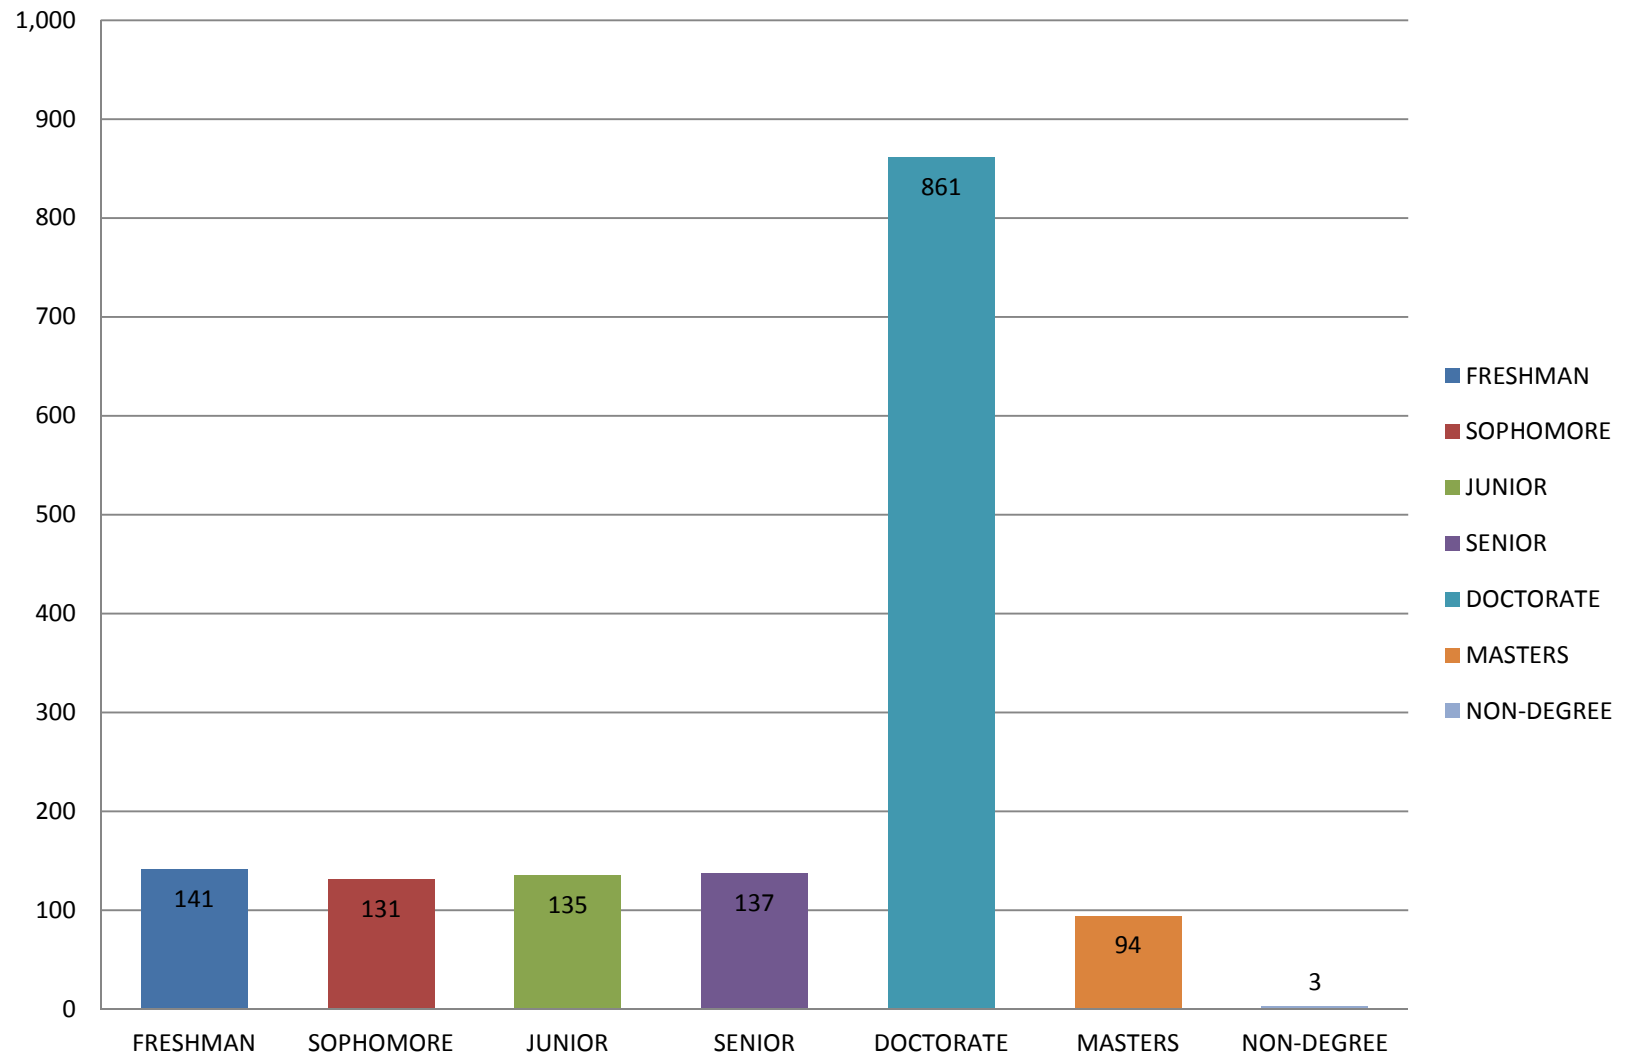

Percentage of International Students to Domestic Students

International Students by Academic Level

Princeton University - Davis International Center
International Student Data 2011 - 12

Top 15 Countries by Enrollment

Princeton University - Davis International Center
International Student Data 2011 - 12

All International Students by Gender

International Graduate Students

International Undergraduate Students

International Students by Field of Study