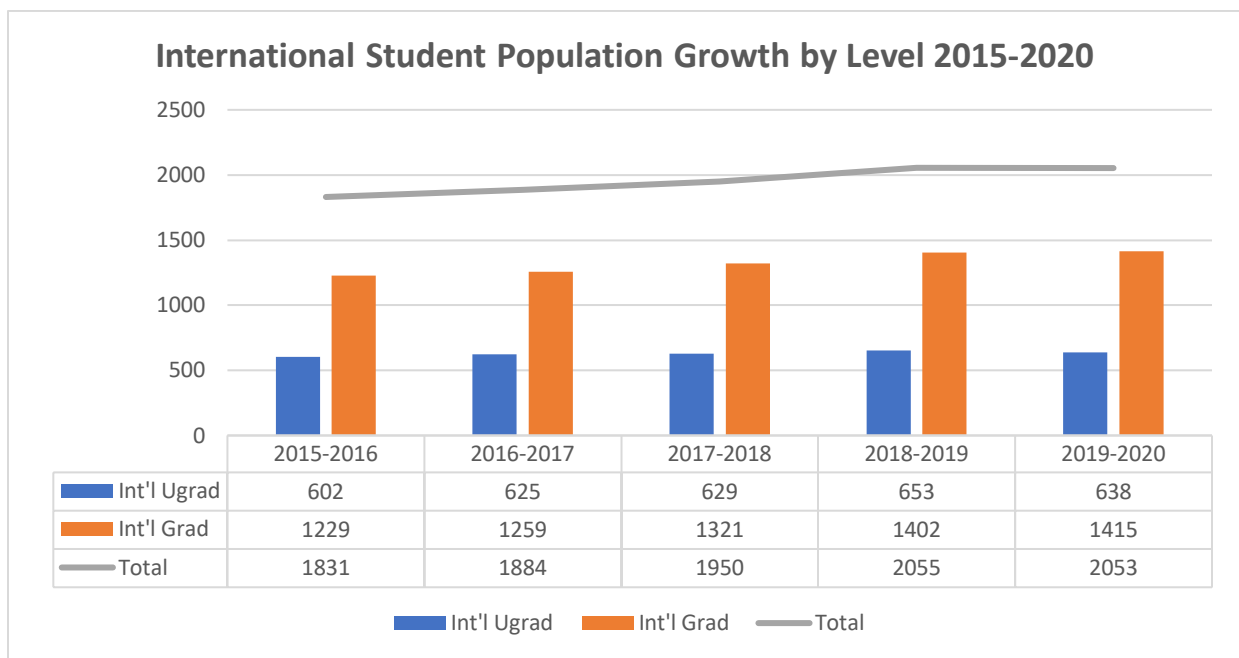

# 2019-2020 INTERNATIONAL STUDENTS SUMMARY PRINCETON UNIVERSITY

The definition of an international student includes anyone who is enrolled at Princeton University who is not a U.S. Citizen or U.S. Permanent Resident. It also includes students with F-1 and J-1 status who are non-degree students as well as students who have completed their studies and are in a period of post-graduate employment called Optional Practical Training (F-1 visa) and Academic Training (J-1 visa) still under Princeton’s visa sponsorship.

# 2019-2020 INTERNATIONAL STUDENTS SUMMARY PRINCETON UNIVERSITY

International Students comprise 24% of the total student enrollment and 43% of the total graduate student population and 12% of the total undergraduate population.