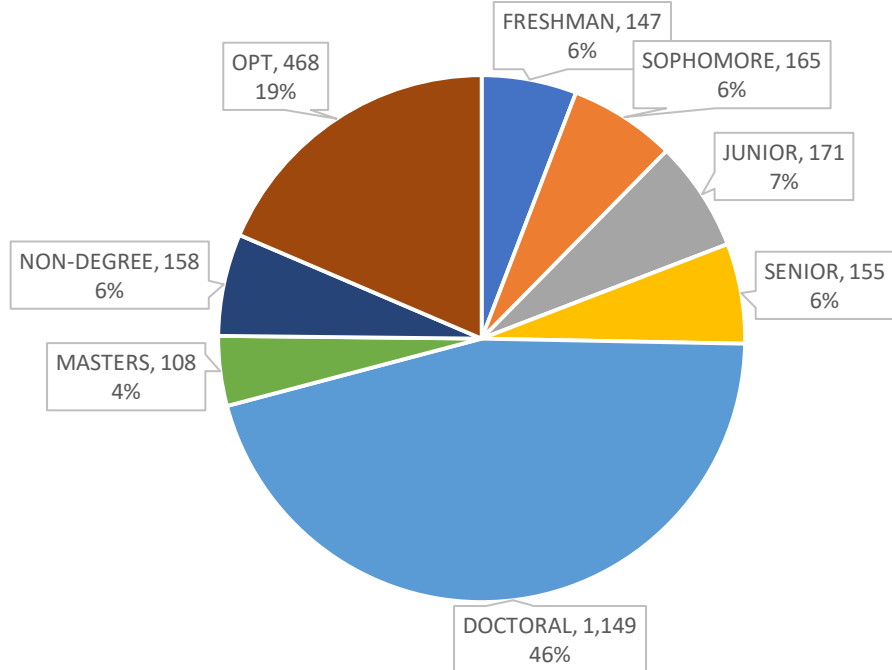

2019-2020 Total International Students by Visa Type

2019-2020 INTERNATIONAL STUDENTS SUMMARY PRINCETON UNIVERSITY

2019-2020 International Students by Academic Level