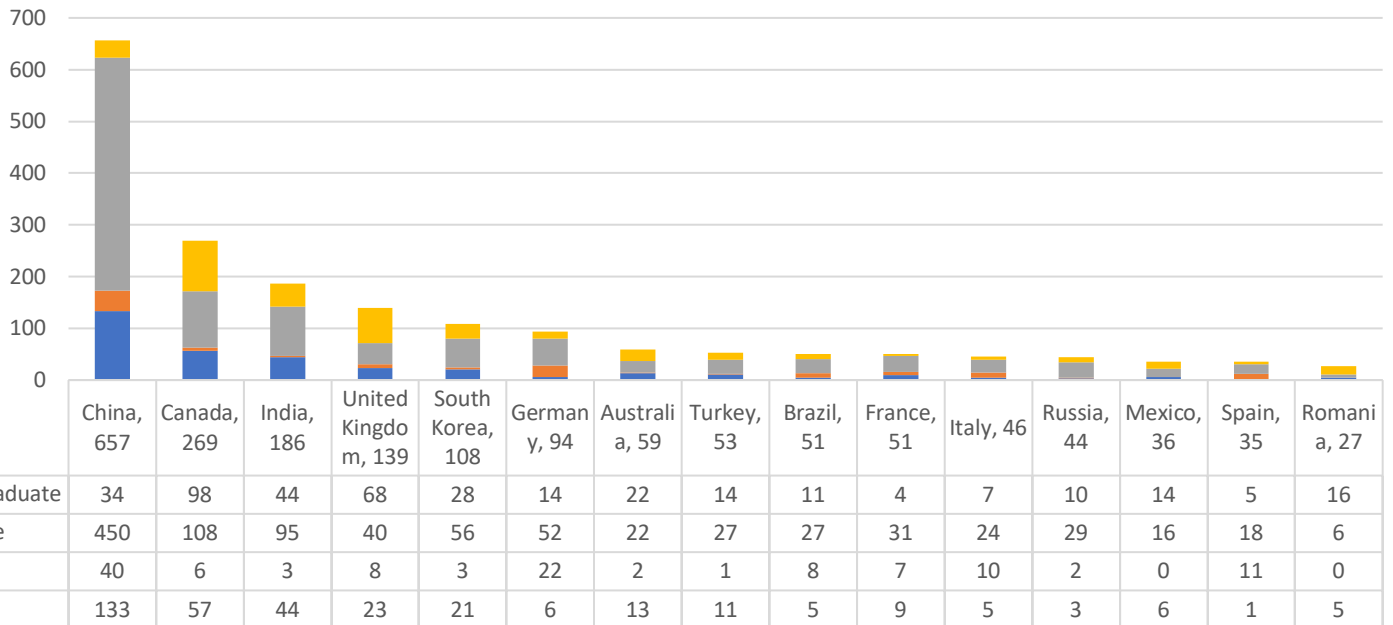

# 2019-2020 INTERNATIONAL STUDENTS SUMMARY PRINCETON UNIVERSITY

The definition of an international student includes anyone who is enrolled at Princeton University who is not a U.S. Citizen or U.S. Permanent Resident. It also includes students with F-1 and J-1 status who are non-degree students as well as students who have completed their studies and are in a period of post-graduate employment called Optional Practical Training (F-1 visa) and Academic Training (J-1 visa) still under Princeton’s visa sponsorship.

# 2019-2020 INTERNATIONAL STUDENTS SUMMARY PRINCETON UNIVERSITY

International Students comprise 24% of the total student enrollment and 43% of the total graduate student population and 12% of the total undergraduate population.

### 2019-2020 International Students Top 15 Countries