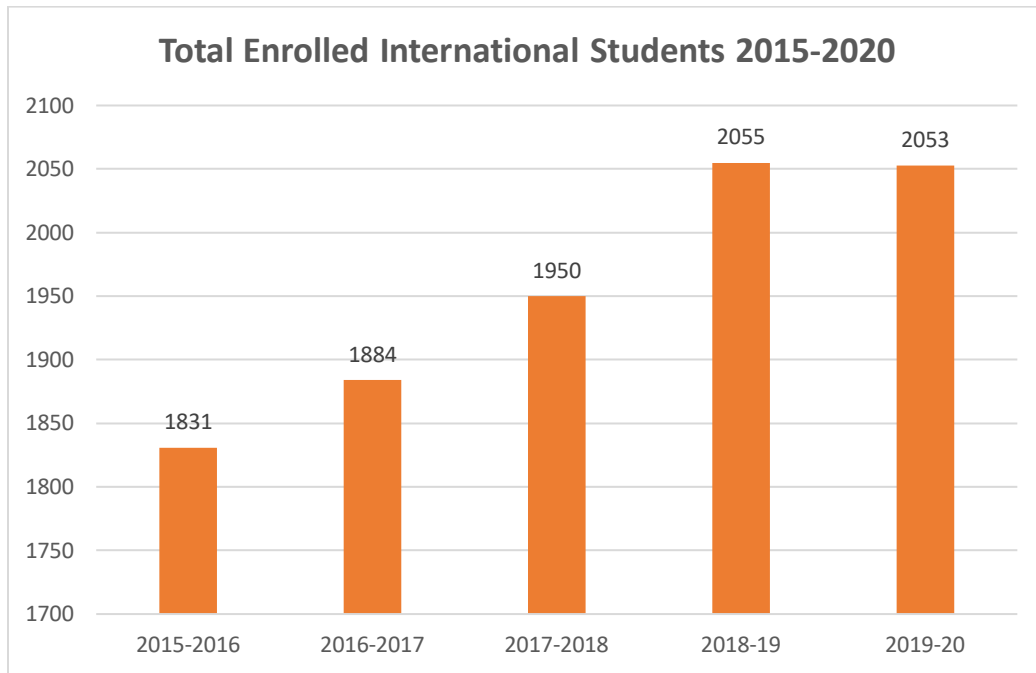

# 2019-2020 INTERNATIONAL STUDENTS SUMMARY PRINCETON UNIVERSITY

The definition of an international student includes anyone who is enrolled at Princeton University who is not a U.S. Citizen or U.S. Permanent Resident. It also includes students with F-1 and J-1 status who are non-degree students as well as students who have completed their studies and are in a period of post-graduate employment called Optional Practical Training (F-1 visa) and Academic Training (J-1 visa) still under Princeton’s visa sponsorship.

# 2019-2020 INTERNATIONAL STUDENTS SUMMARY PRINCETON UNIVERSITY

International Students comprise 24% of the total student enrollment and 43% of the total graduate student population and 12% of the total undergraduate population.