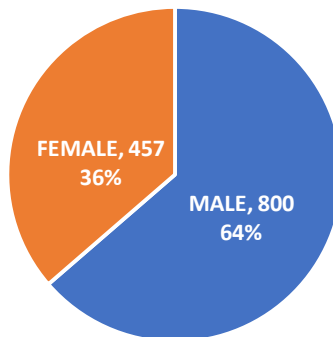

2019-2020 International Graduate Students by Gender