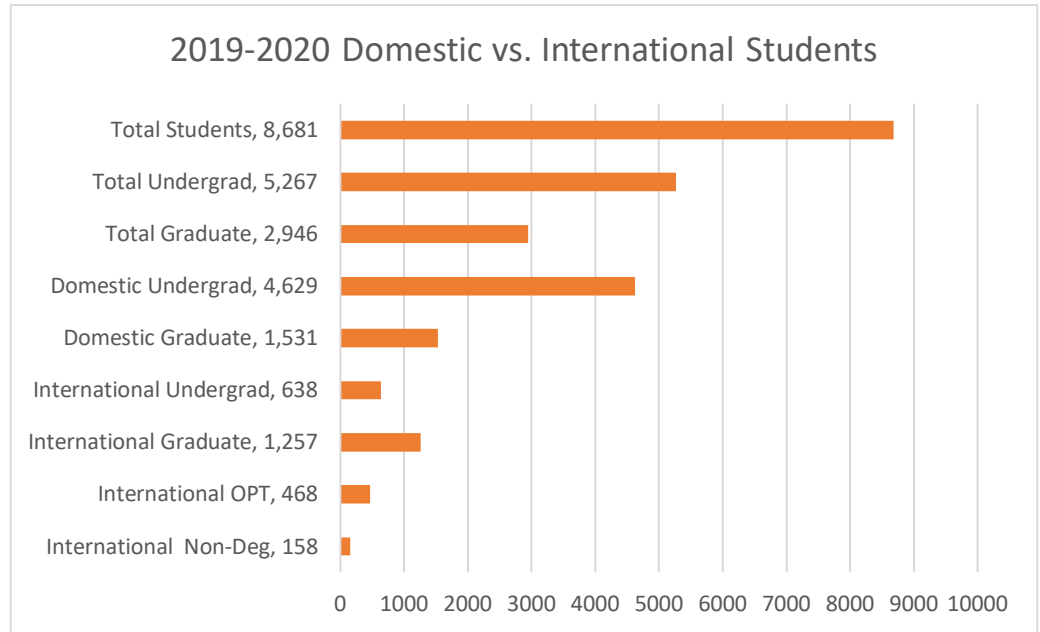

# 2019-2020 INTERNATIONAL STUDENTS SUMMARY PRINCETON UNIVERSITY

The definition of an international student includes anyone who is enrolled at Princeton University who is not a U.S. Citizen or U.S. Permanent Resident. It also includes students with F-1 and J-1 status who are non-degree students as well as students who have completed their studies and are in a period of post-graduate employment called Optional Practical Training (F-1 visa) and Academic Training (J-1 visa) still under Princeton’s visa sponsorship.

# 2019-2020 INTERNATIONAL STUDENTS SUMMARY PRINCETON UNIVERSITY

International Students comprise 24% of the total student enrollment and 43% of the total graduate student population and 12% of the total undergraduate population.

### 2019-2020 International Students Top 15 Countries