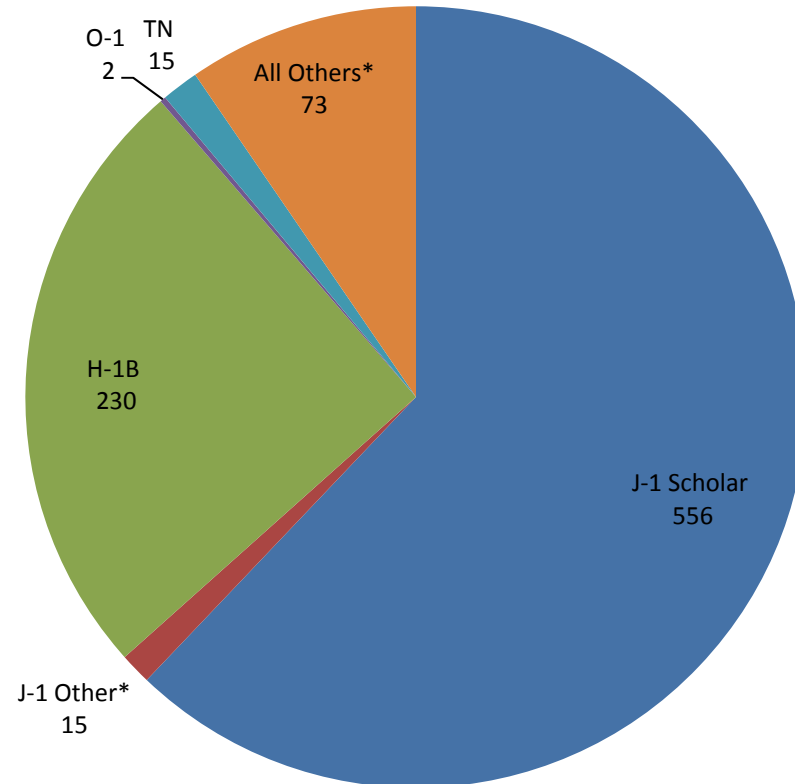

Total International Scholars 2008 - 2012

Princeton University - Davis International Center
International Scholar Data 2011-12

Total International Scholars by Gender

Princeton University - Davis International Center
International Scholar Data 2011-12

Total International Scholars by Visa Type

J-1 Other* Scholars who are physically present at Princeton, but who are under another organization's J visa sponsorship

All Others* Scholars on the following visa:

F-1 OPT

J-2

L-1

L-2

Permanent Residency Pending

Scholars - Top 15 Countries Teaching vs Research

■ Teaching ■ Research

Princeton University – Davis International Center
International Scholar Data 2011-12